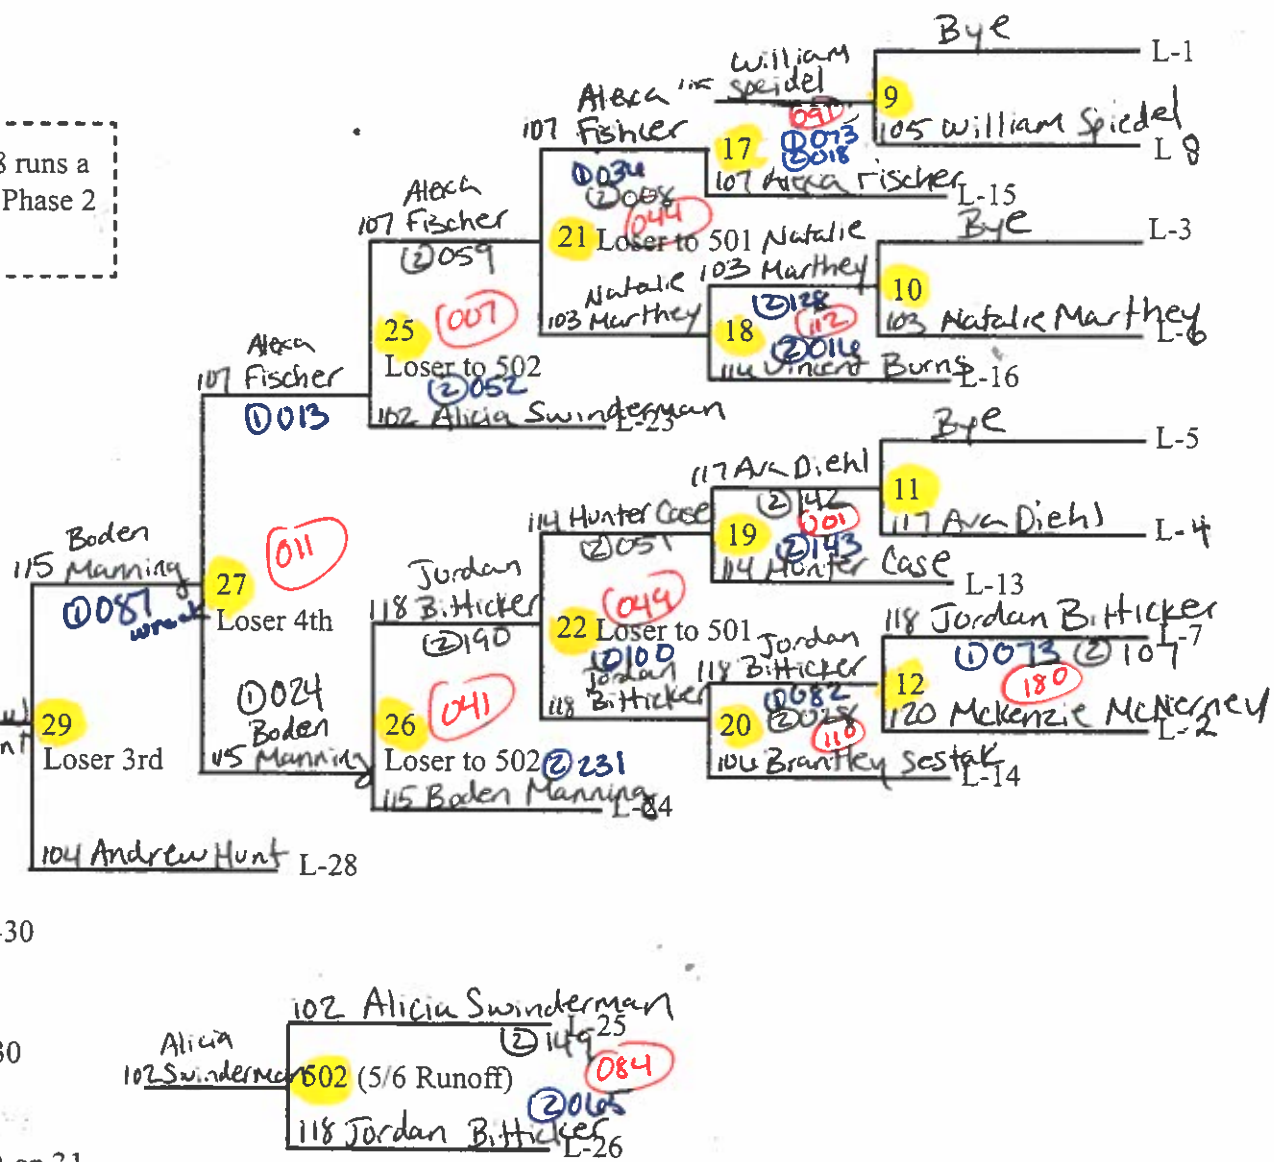

Official 16 Racer Heat Chart

Note: Winner of Heat 28 runs a bye behind Phase 1 and Phase 2 of Heat 29.

Runoff required if W of 29 wins Heat 30.

W-30  
31 (if needed)  
L-30

- 1 st 112 Alyssa Case
- 2 nd 104 Andrew Hunt
- 3 rd 115 Boden Manning
- x 4 th 107 Alexa Fischer
- x 5 th 102 Alicia Swinderman
- x 6 th 118 Jordan Bitticker
- x 7 th 114 Hunter Case
- x 8 th 103 Natalie Marthey

- 1st place is **winner** of Heat 30 or 31
- 2nd place is **loser** of Heat 30 or 31
- 3rd place is **loser** of Heat 29
- 4th place is **loser** of Heat 27
- 5th place is **winner** of Heat 502
- 6th place is **loser** of Heat 502
- 7th place is **winner** of Heat 501
- 8th place of **loser** of Heat 501

102 Alicia Swinderman  
502 (5/6 Runoff)  
118 Jordan Bitticker

103 Natalie Marthey  
501 (7/8 Runoff)  
114 Hunter Case

Place Byes at 1, 5, 3