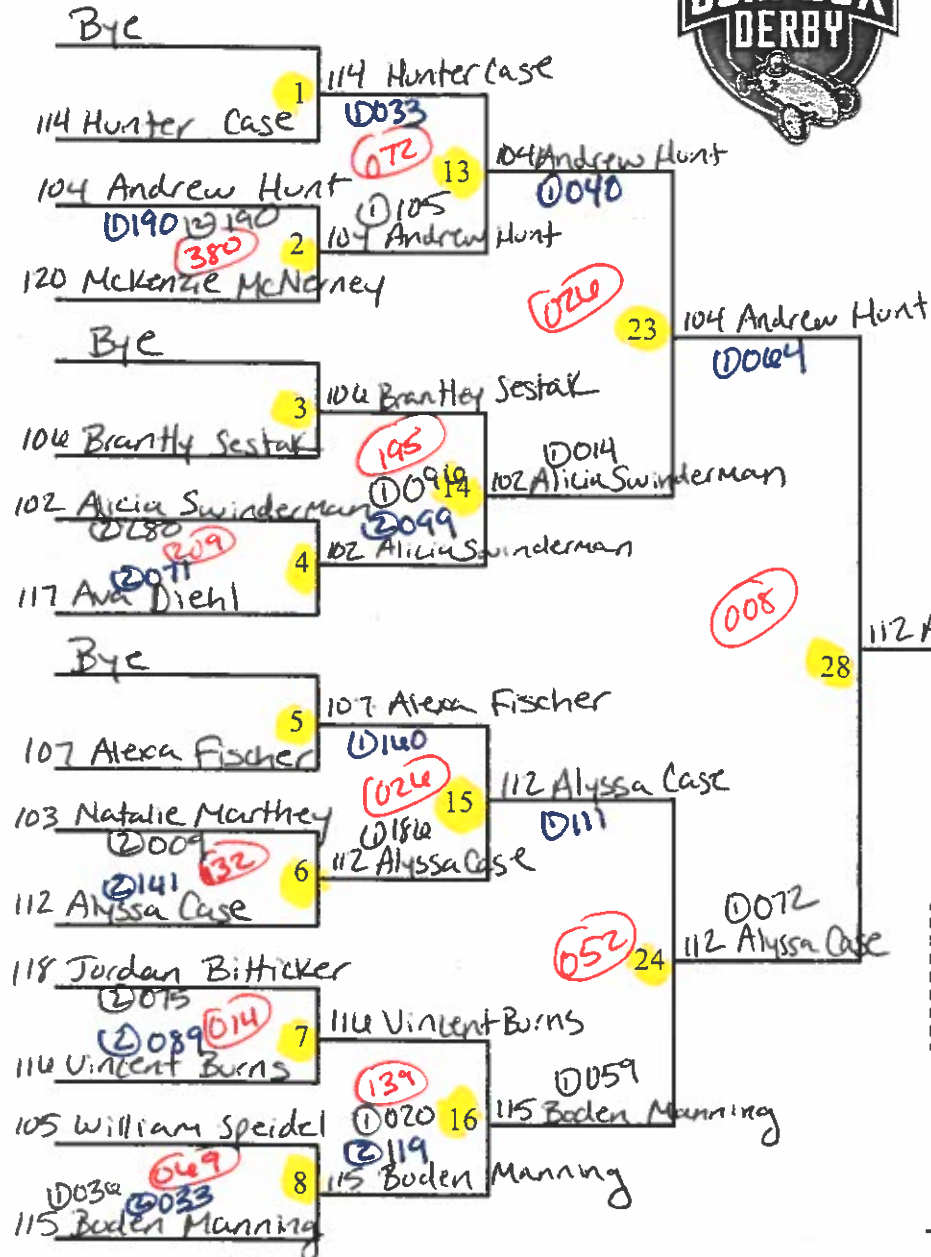

Official 16 Racer Heat Chart

Note: Winner of Heat 28 runs a bye behind Phase 1 and Phase 2 of Heat 29.

Runoff required if W of 29 wins Heat 30.

W-30  
31 (if needed)  
L-30

- 1 st 112 Alyssa Case
- 2 nd 104 Andrew Hunt
- 3 rd 115 Boden Manning
- x 4 th 107 Alexa Fischer
- x 5 th 102 Alicia Swinderman
- x 6 th 118 Jordan Bitticker
- x 7 th 114 Hunter Case
- x 8 th 103 Natalie Marthey

- 1st place is **winner** of Heat 30 or 31
- 2nd place is **loser** of Heat 30 or 31
- 3rd place is **loser** of Heat 29
- 4th place is **loser** of Heat 27
- 5th place is **winner** of Heat 502
- 6th place is **loser** of Heat 502
- 7th place is **winner** of Heat 501
- 8th place of **loser** of Heat 501

102 Alicia Swinderman  
502 (5/6 Runoff)  
118 Jordan Bitticker

103 Natalie Marthey  
501 (7/8 Runoff)  
114 Hunter Case

Place Byes at 1, 5, 3