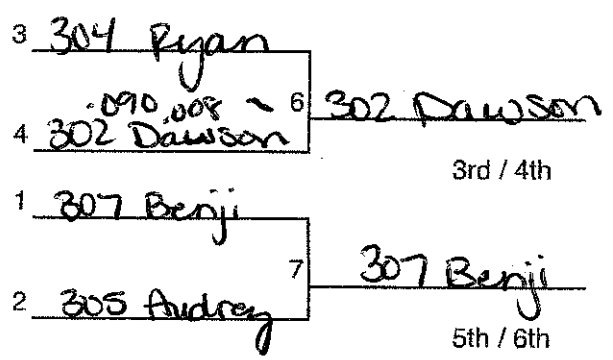

Race City: Beverly Hills

Division: Masks

Date: 9/25

FirstEnergy All-American Soap Box Derby

6 Car Single Elimination Bracket

LF/RC 242 Pym
End: 1:15

- 1st Place (W5): 303 Elizabeth
- 2nd Place (L5): 301 Chase
- 3rd Place (W6): 302 Dawson
- 4th Place (L6): 304 Ryan
- 5th Place (W7): 307 Beriji
- 6th Place: (L7): 305 Audrey