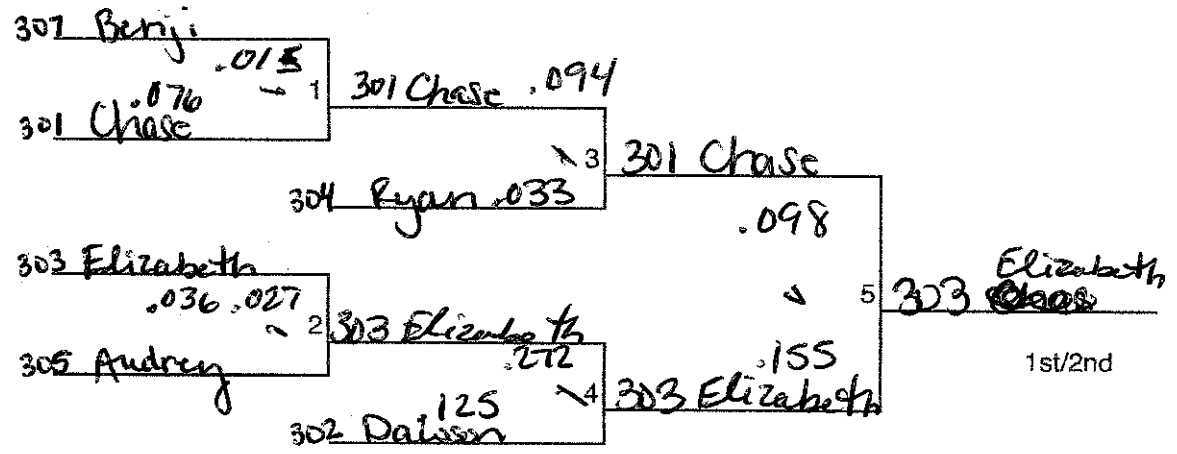

Race City: Beverly Hills

Division: Masks

Date: 9/25

FirstEnergy All-American Soap Box Derby

6 Car Single Elimination Bracket

LF/RC 242 Pym
End: 1:15

- 1st Place (W5): 303 Elizabeth
- 2nd Place (L5): 301 Chase
- 3rd Place (W6): 302 Dawson
- 4th Place (L6): 304 Ryan
- 5th Place (W7): 307 Beriji
- 6th Place: (L7): 305 Audrey