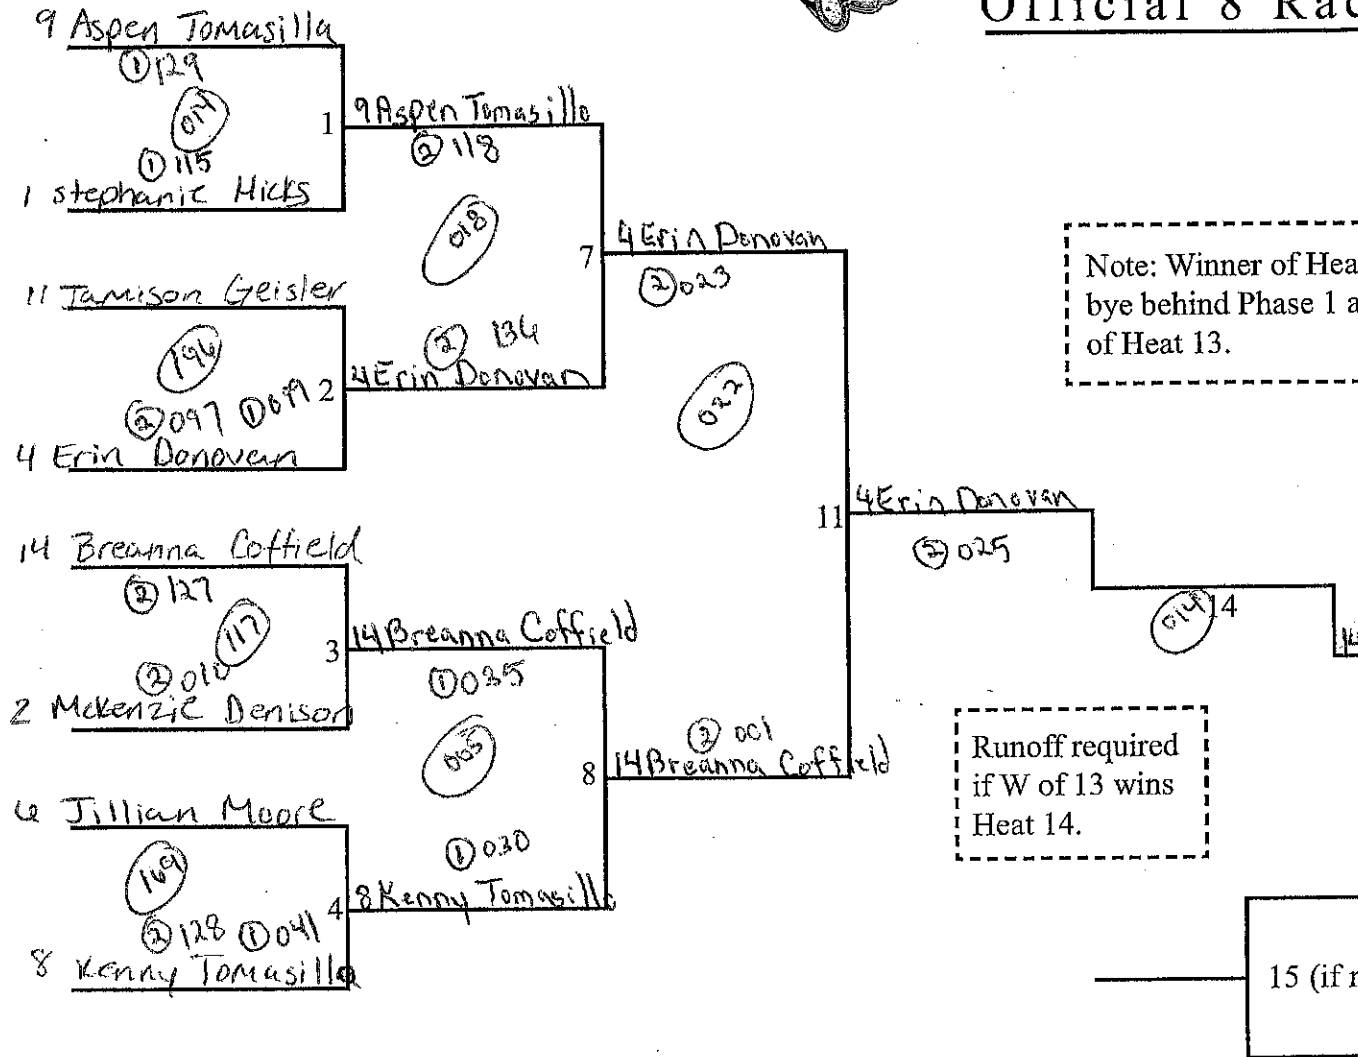

Race City: AKC11

Division: Masters

Date: 10-1-22

2009 All-American Soap Box Derby Official 8 Race Heat Chart

Note: Winner of Heat 13 has a bye behind Phase 1 of Heat 14.

Runoff required if W of 13 wins Heat 14.

15 (if r...)

- Sat
- X 1st Erin Donovan
 - X 2nd Breanna Coffield
 - X 3rd Stephanie Hicks
 - X 4th Aspen Tomasillo
 - X 5th Kenny Tomasillo
 - X 6th McKenzie Denison
 - X 7th Jamison Geister
 - X 8th Jillian Moore

1st place is **winner**
 2nd place is **loser**
 3rd place is **loser**
 4th place is **loser**
 5th place is **winner**
 6th place is **loser**
 7th place is **winner**
 8th place is **loser**

uns a
hase 2