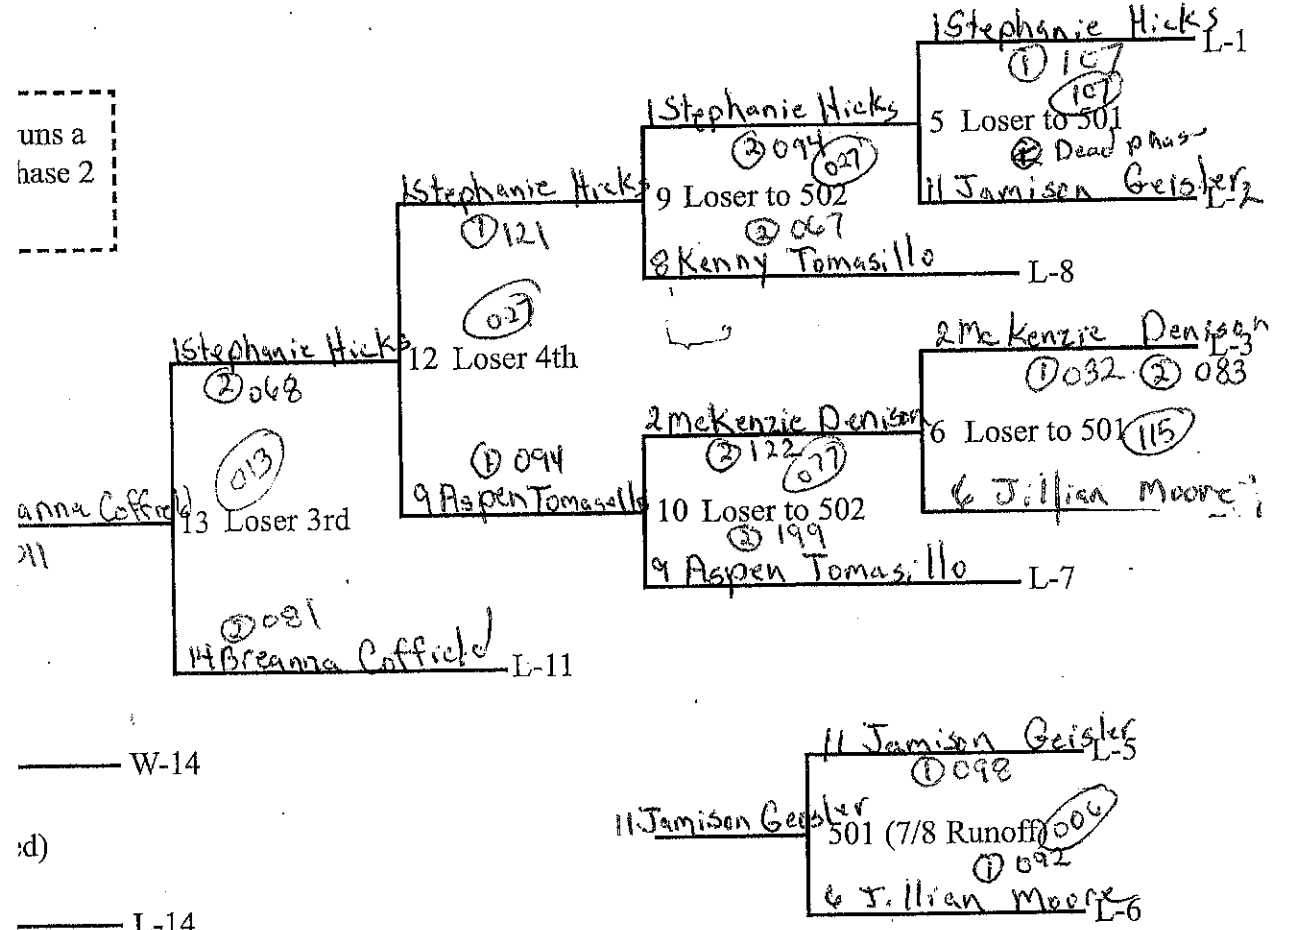

Race City: AKC11

Division: Masters

Date: 10-1-22

2009 All-American Soap Box Derby Official 8 Race Heat Chart

Note: Winner of Heat 13 has a bye behind Phase 1 of Heat 14.

Runoff required if W of 13 wins Heat 14.

15 (if r...)

- Sat
- X 1st Erin Donovan
 - X 2nd Breanna Coffield
 - X 3rd Stephanie Hicks
 - X 4th Aspen Tomasillo
 - X 5th Kenny Tomasillo
 - X 6th McKenzie Denison
 - X 7th Jamison Geister
 - X 8th Jillian Moore

1st place is **winner**
 2nd place is **loser**
 3rd place is **loser**
 4th place is **loser**
 5th place is **winner**
 6th place is **loser**
 7th place is **winner**
 8th place is **loser**

uns a
hase 2

W-14
 L-14

eat 14 or 15
 at 14 or 15
 it 13
 t 12
 eat 502
 it 502
 eat 501
 at 501

Place Bys at 1, 3