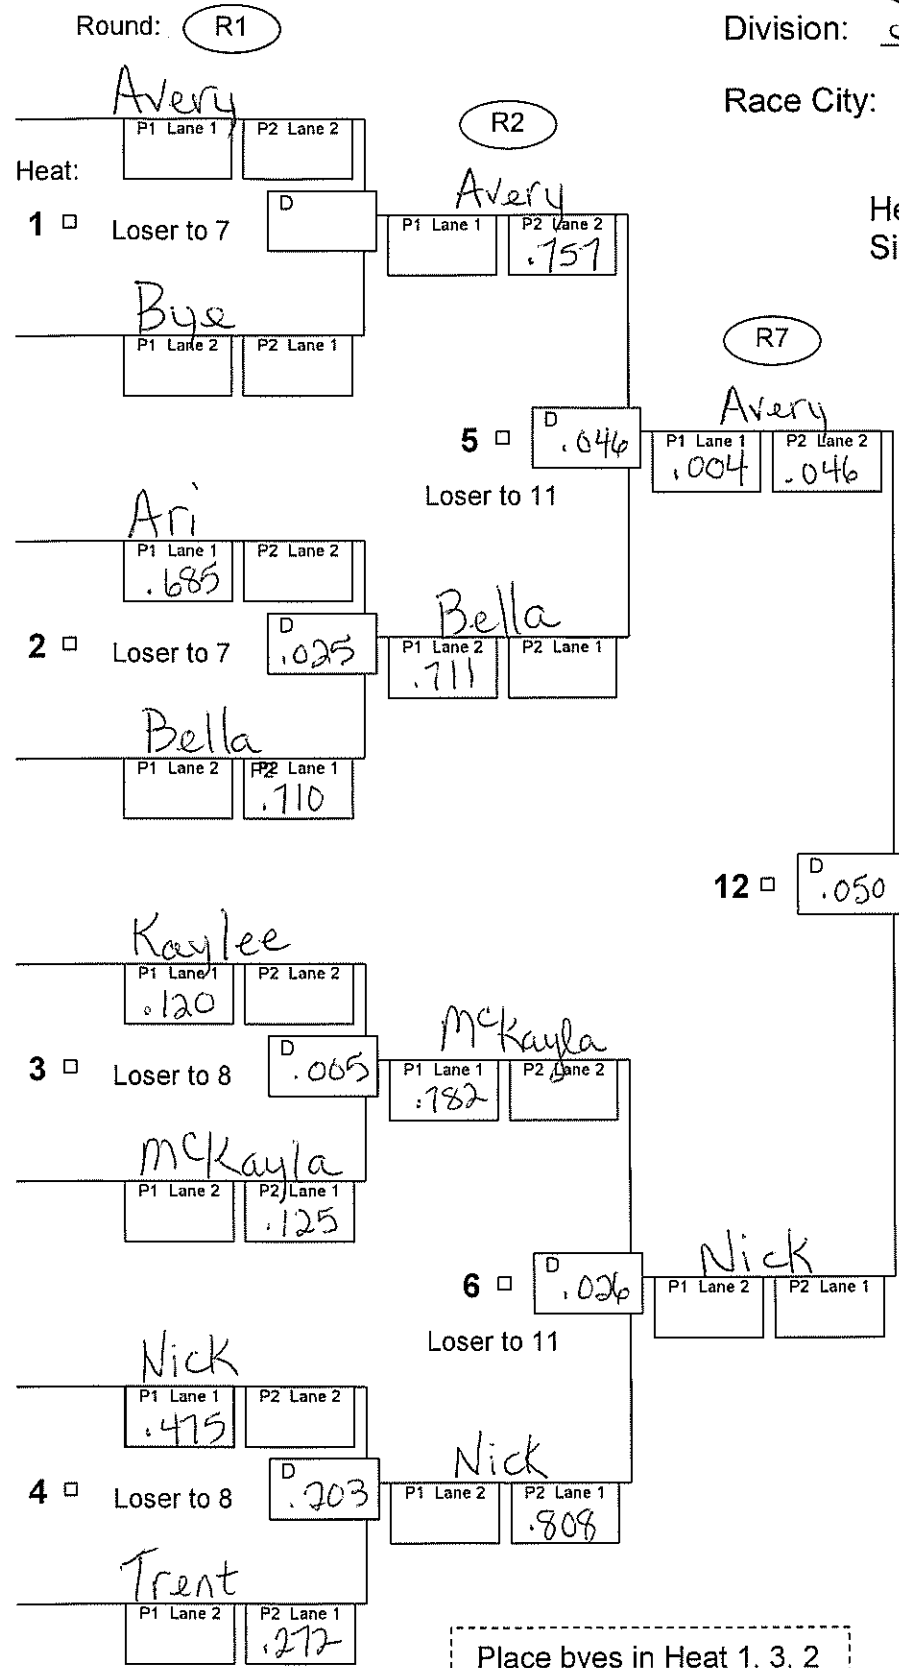

Original

Super

AASBD 8 Racer Single Elimination Heat Chart - Enhanced

Division: Super Date: 10/01/2022

Race City: Camano

Heat chart for 5 through 8 racers.
Single elimination, wheel and lane swap.

D = Differential between P1 and P2 times
 L = Loser
 P1 = Phase 1 time
 P2 = Phase 2 time
 R1 = Round 1, round 2, etc.
 W = Winner

Places	
1st (W12)	Avery
2nd (L12)	Nick
3rd (W11)	Bella
4th (L11)	McKayla
5th (W10)	Ari
6th (L10)	Kaylee
7th (W9)	Trent
8th (L9)	

Place byes in Heat 1, 3, 2

Racer(s) with Bye heat shall make two runs down track