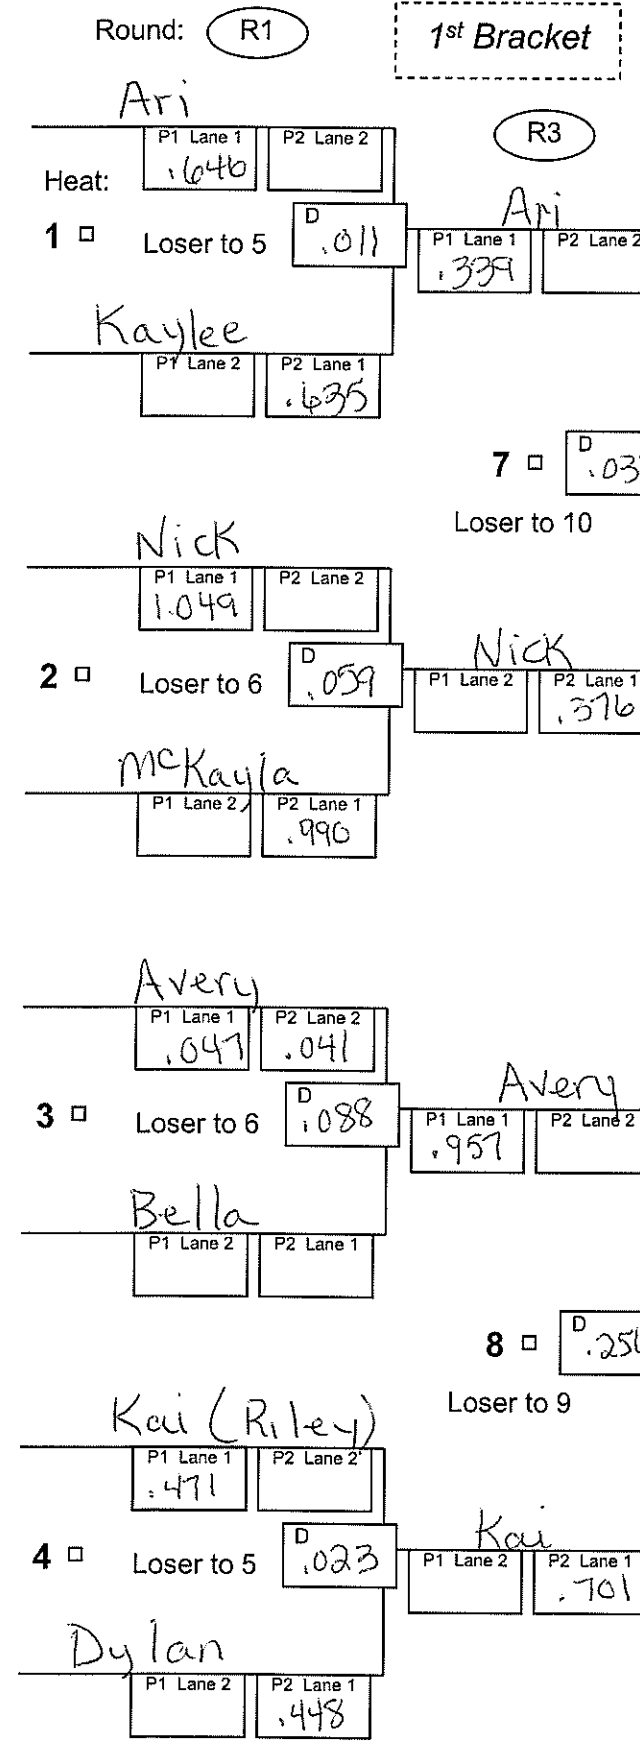

Original

Super

# AASBD 8 Racer Double Elimination Heat Chart - Enhanced

Division: Super Date: 10/01/2022

Race City: Camano

Heat chart for 5 through 8 racers.  
Double elimination, wheel and lane swap.

D = Differential between P1 and P2 times  
L = Loser  
P1 = Phase 1 time  
P2 = Phase 2 time  
R1 = Round 1, round 2, etc.  
W = Winner

Note:  
Winner of Heat 14 takes warm up run behind Phase 1 and Phase 2 of Heat 15

Runoff required if W of 15 wins Heat 16

- Places**
- 1st (W16 or 17) Avery
  - 2nd (L16 or 17) Bella
  - 3rd (L15) Nick
  - 4th (L13) Kai
  - 5th (W12) Ari
  - 6th (L12) Kaylee
  - 7th (W11) McKayla
  - 8th (L11) Dylan