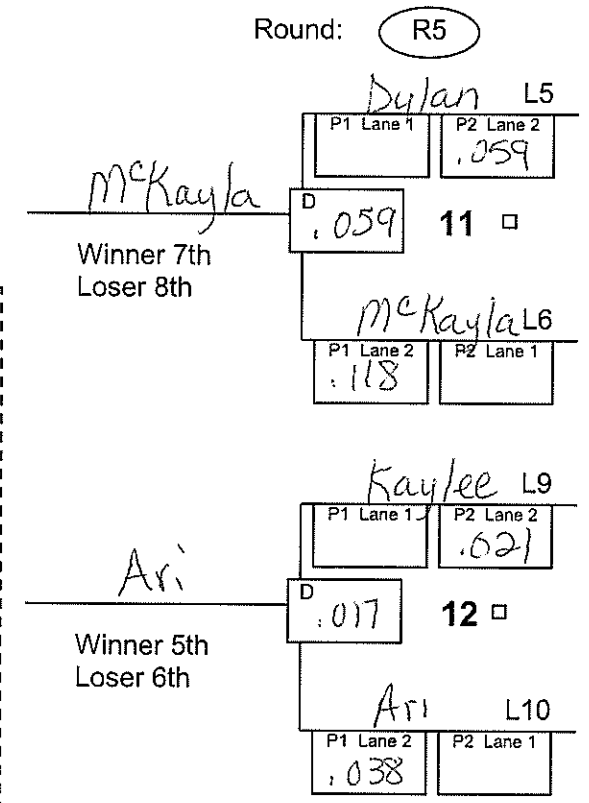

Original

Super

# AASBD 8 Racer Double Elimination Heat Chart - Enhanced

Division: Super Date: 10/01/2022

Race City: Camano

Heat chart for 5 through 8 racers.  
Double elimination, wheel and lane swap.

D = Differential between P1 and P2 times  
L = Loser  
P1 = Phase 1 time  
P2 = Phase 2 time  
R1 = Round 1, round 2, etc.  
W = Winner

Note:  
Winner of Heat 14 takes warm up run behind Phase 1 and Phase 2 of Heat 15

Runoff required if W of 15 wins Heat 16

- Places**
- 1st (W16 or 17) Avery
  - 2nd (L16 or 17) Bella
  - 3rd (L15) Nick
  - 4th (L13) Kai
  - 5th (W12) Ari
  - 6th (L12) Kaylee
  - 7th (W11) McKayla
  - 8th (L11) Dylan