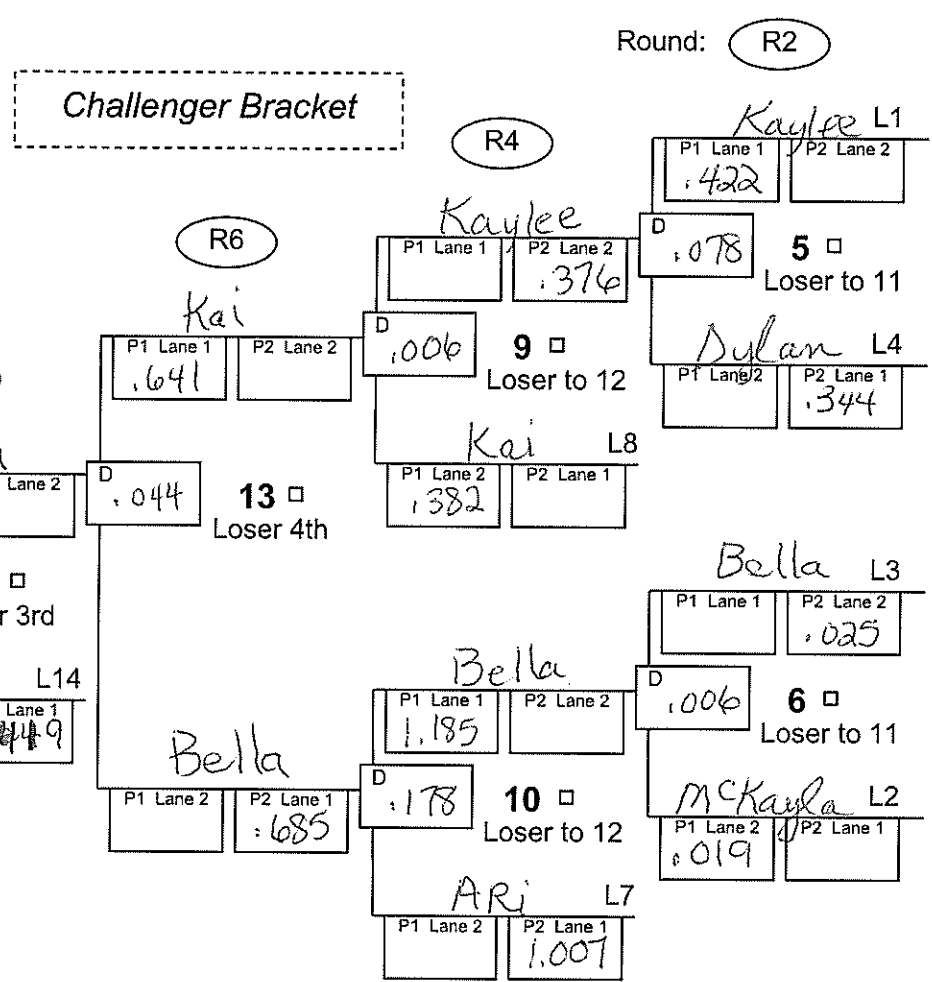

Original

Super

# AASBD 8 Racer Double Elimination Heat Chart - Enhanced

Division: Super Date: 10/01/2022

Race City: Camano

Heat chart for 5 through 8 racers.  
Double elimination, wheel and lane swap.

D = Differential between P1 and P2 times  
L = Loser  
P1 = Phase 1 time  
P2 = Phase 2 time  
R1 = Round 1, round 2, etc.  
W = Winner

Note:  
Winner of Heat 14 takes warm up run behind Phase 1 and Phase 2 of Heat 15

Runoff required if W of 15 wins Heat 16

- Places**
- 1st (W16 or 17) Avery
  - 2nd (L16 or 17) Bella
  - 3rd (L15) Nick
  - 4th (L13) Kai
  - 5th (W12) Ari
  - 6th (L12) Kaylee
  - 7th (W11) McKayla
  - 8th (L11) Dylan