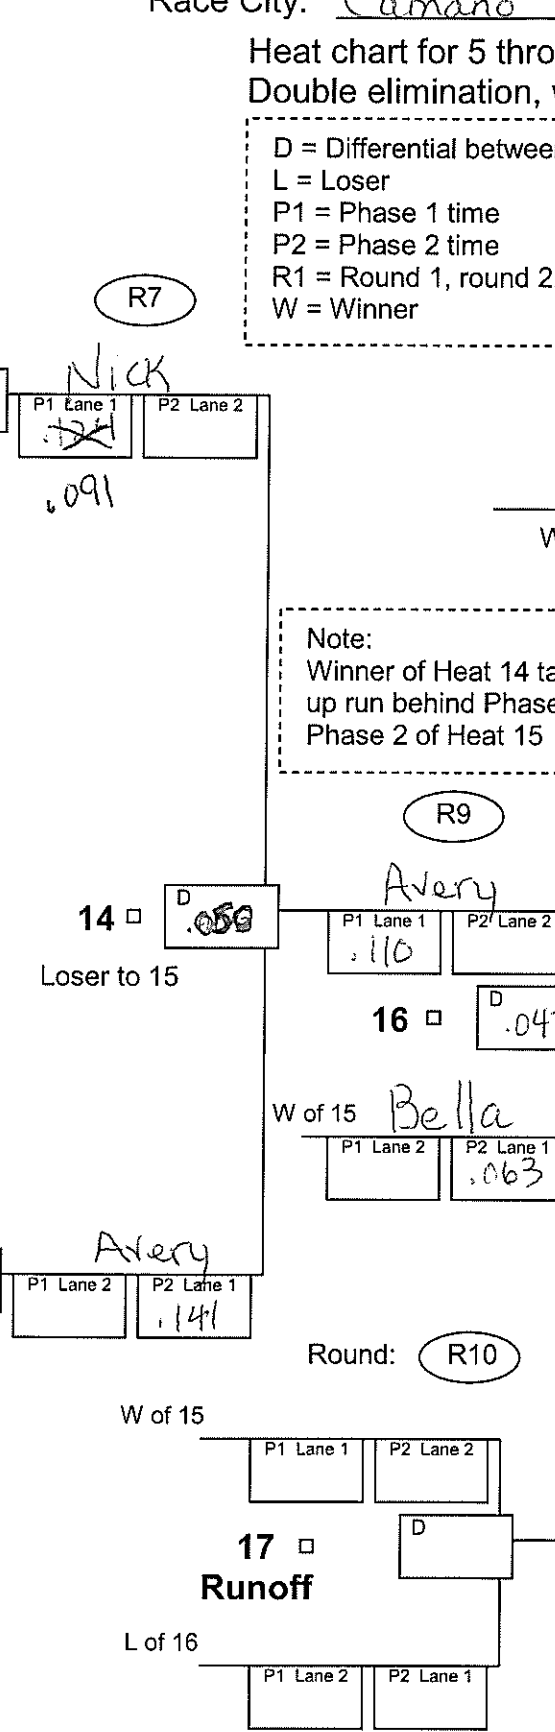

Original

Super

# AASBD 8 Racer Double Elimination Heat Chart - Enhanced

Division: Super Date: 10/01/2022

Race City: Camano

Heat chart for 5 through 8 racers.  
Double elimination, wheel and lane swap.

D = Differential between P1 and P2 times  
L = Loser  
P1 = Phase 1 time  
P2 = Phase 2 time  
R1 = Round 1, round 2, etc.  
W = Winner

Note:  
Winner of Heat 14 takes warm up run behind Phase 1 and Phase 2 of Heat 15

Runoff required if W of 15 wins Heat 16

- Places**
- 1st (W16 or 17) Avery
  - 2nd (L16 or 17) Bella
  - 3rd (L15) Nick
  - 4th (L13) Kai
  - 5th (W12) Ari
  - 6th (L12) Kaylee
  - 7th (W11) McKayla
  - 8th (L11) Dylan