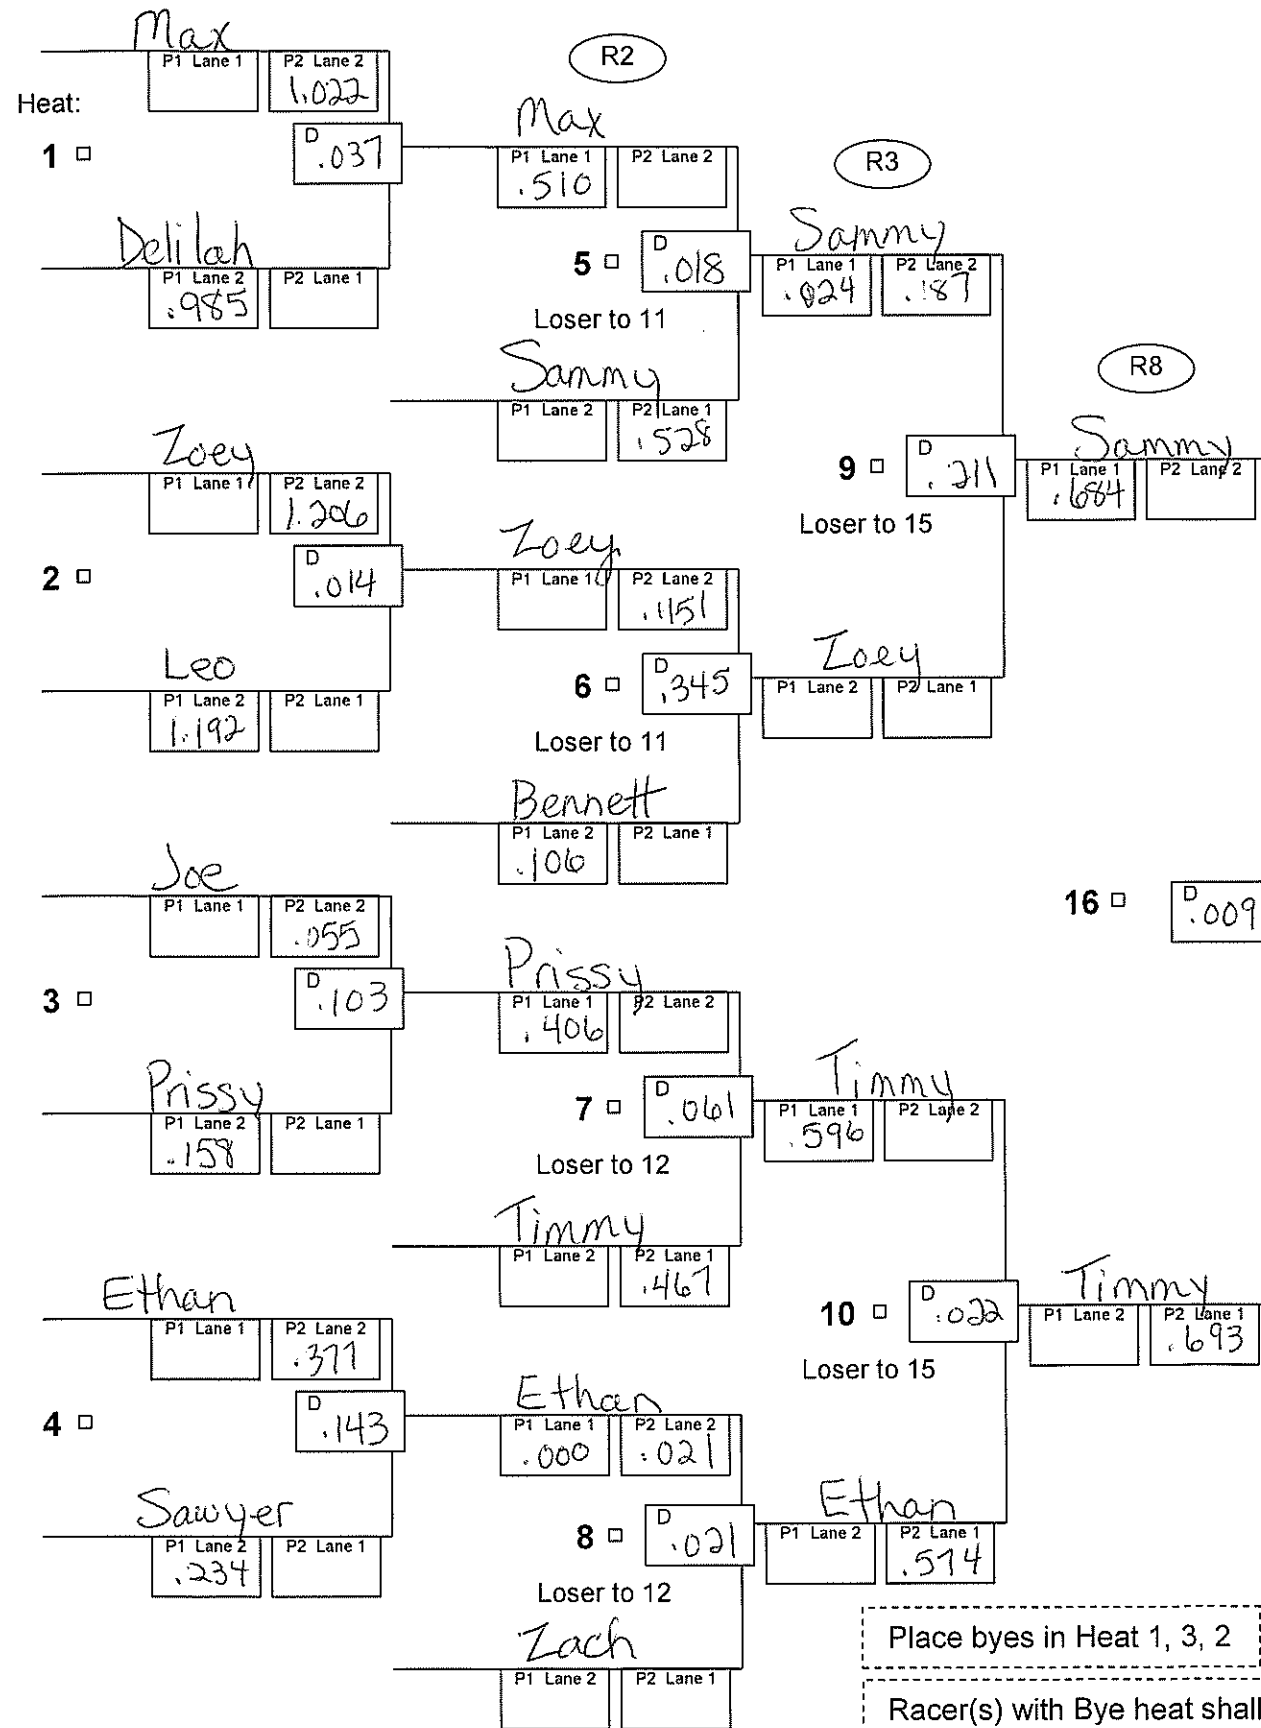

## AASBD 12 Racer Single Elimination Heat Chart - Enhanced

Round: **R1**

Division: Stock Date: 10/01/2022

Race City: Camano

Heat chart for 9 through 12 racers.  
Single elimination, wheel and lane swap.

D = Differential between P1 and P2 times  
 L = Loser  
 P1 = Phase 1 time  
 P2 = Phase 2 time  
 R1 = Round 1, round 2, etc.  
 W = Winner

### AASBD 12 Racer Single Elimination Heat Chart - Enhanced

Division: Stock Date: 10/01/2022

Race City: Camano

Heat chart for 9 through 12 racers.  
Single elimination, wheel and lane swap.

D = Differential between P1 and P2 times  
L = Loser  
P1 = Phase 1 time  
P2 = Phase 2 time  
R1 = Round 1, round 2, etc.  
W = Winner