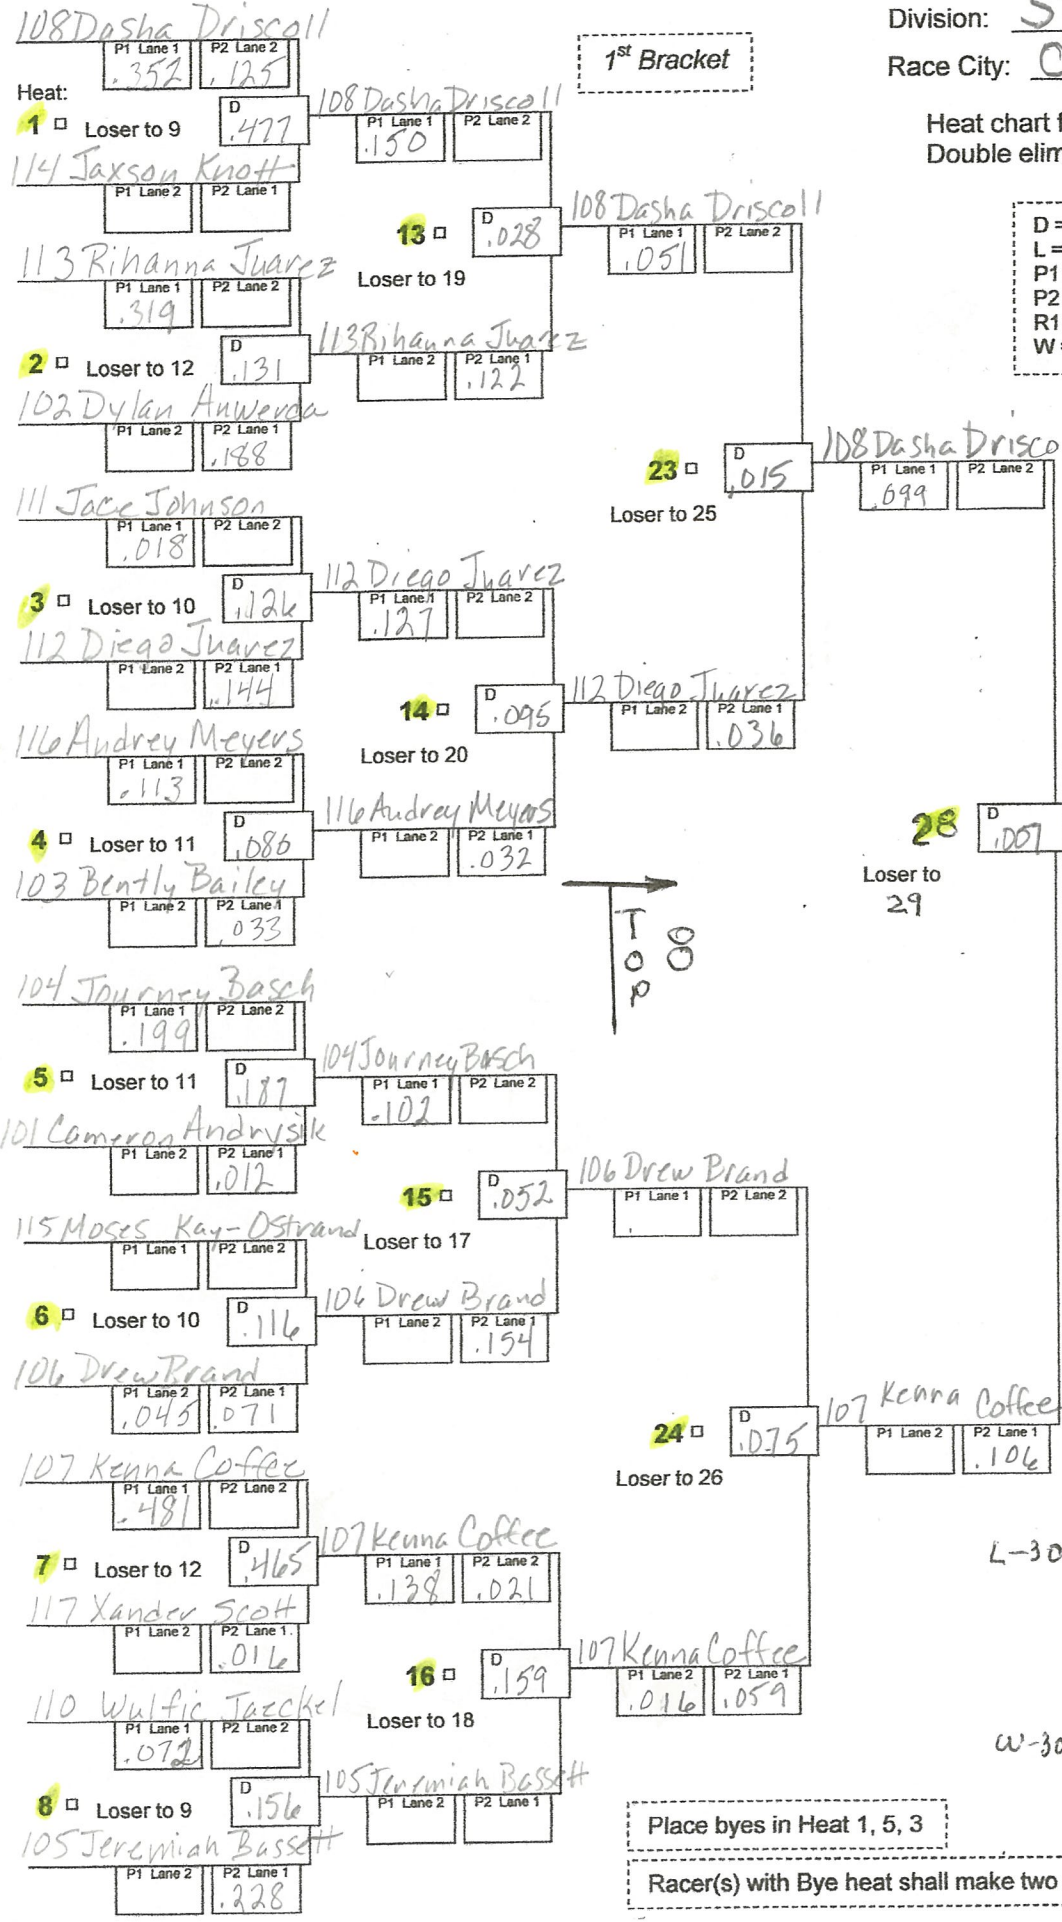

16 Racer Double Elim.

STOCK

16 Double Elim

Monster Rally

Division: Stock Date: 9-24-2022
 Race City: OMAHA NE SAT

Division: Stock Date: 9-24-2022
 Race City: OMAHA NE SAT

Heat chart for 13 through 16 racers. Double elimination, wheel and lane swap.

D = Differential between P1 and P2 times
 L = Loser
 P1 = Phase 1 time
 P2 = Phase 2 time
 R1 = Round 1, round 2, etc.
 W = Winner

Note: Winner of Heat 30 is allowed a warm up run behind Phase 1 and Phase 2 of Heat 29

Winner to 30

108 Dasha Driscoll

- Places
- 1st (W 30-31) 107 Kenna Coffee
 - 2nd (L 30-31) 108 Dasha Driscoll
 - 3rd (L 29) 113 Rihanna Juarez
 - 4th (L 22) 112 Diego Juarez
 - 5th (W 502) 106 Drew Brandt
 - 6th (L 502) 104 Journey Basch
 - 7th (W 501) 102 Dylan Anwerda
 - 8th (L 501) 105 Jeremiah Bassett