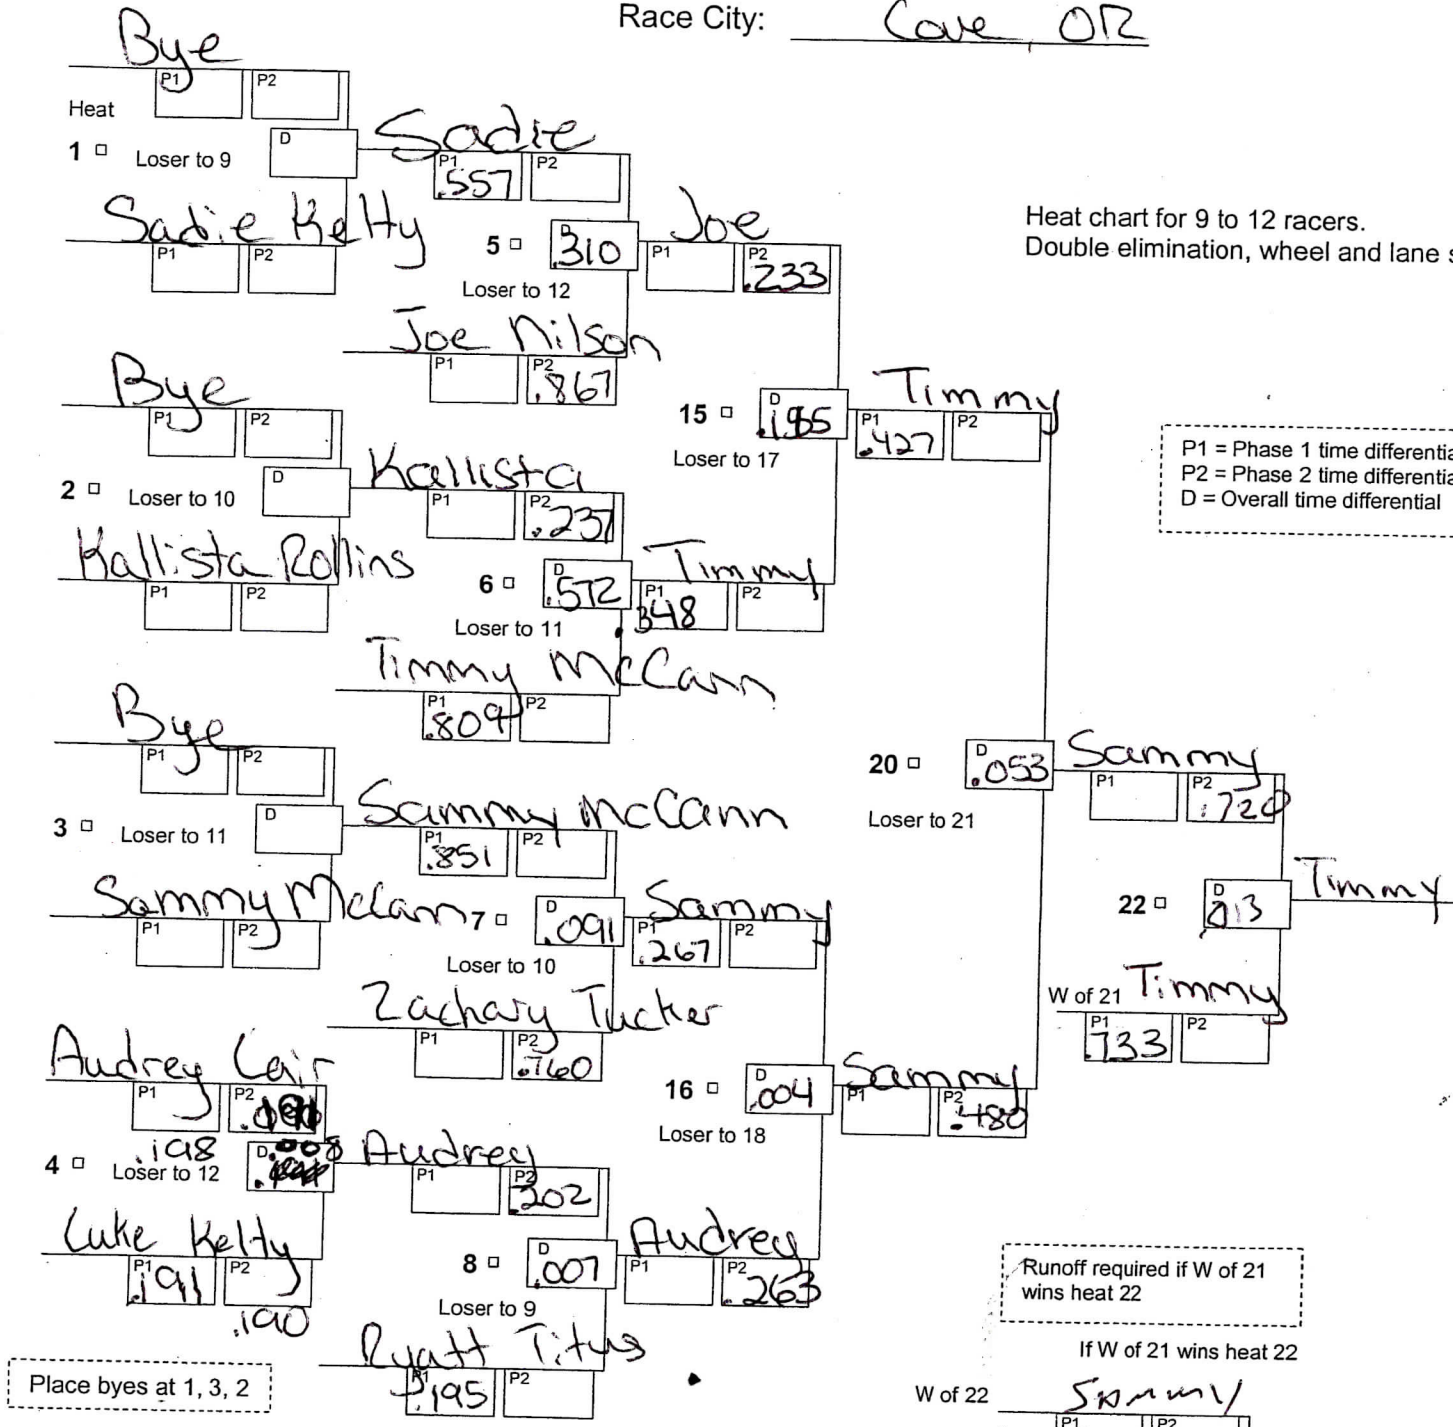

All-American SBD "Official" 12 Racer Double Elimination Heat Chart

Division: Stock

Date: 9-24-22

Race City: Cave, OR

Heat chart for 9 to 12 racers.
Double elimination, wheel and lane swap.

P1 = Phase 1 time differential
P2 = Phase 2 time differential
D = Overall time differential

Place byes at 1, 3, 2

Runoff required if W of 21 wins heat 22
If W of 21 wins heat 22

Participant:
Sadie