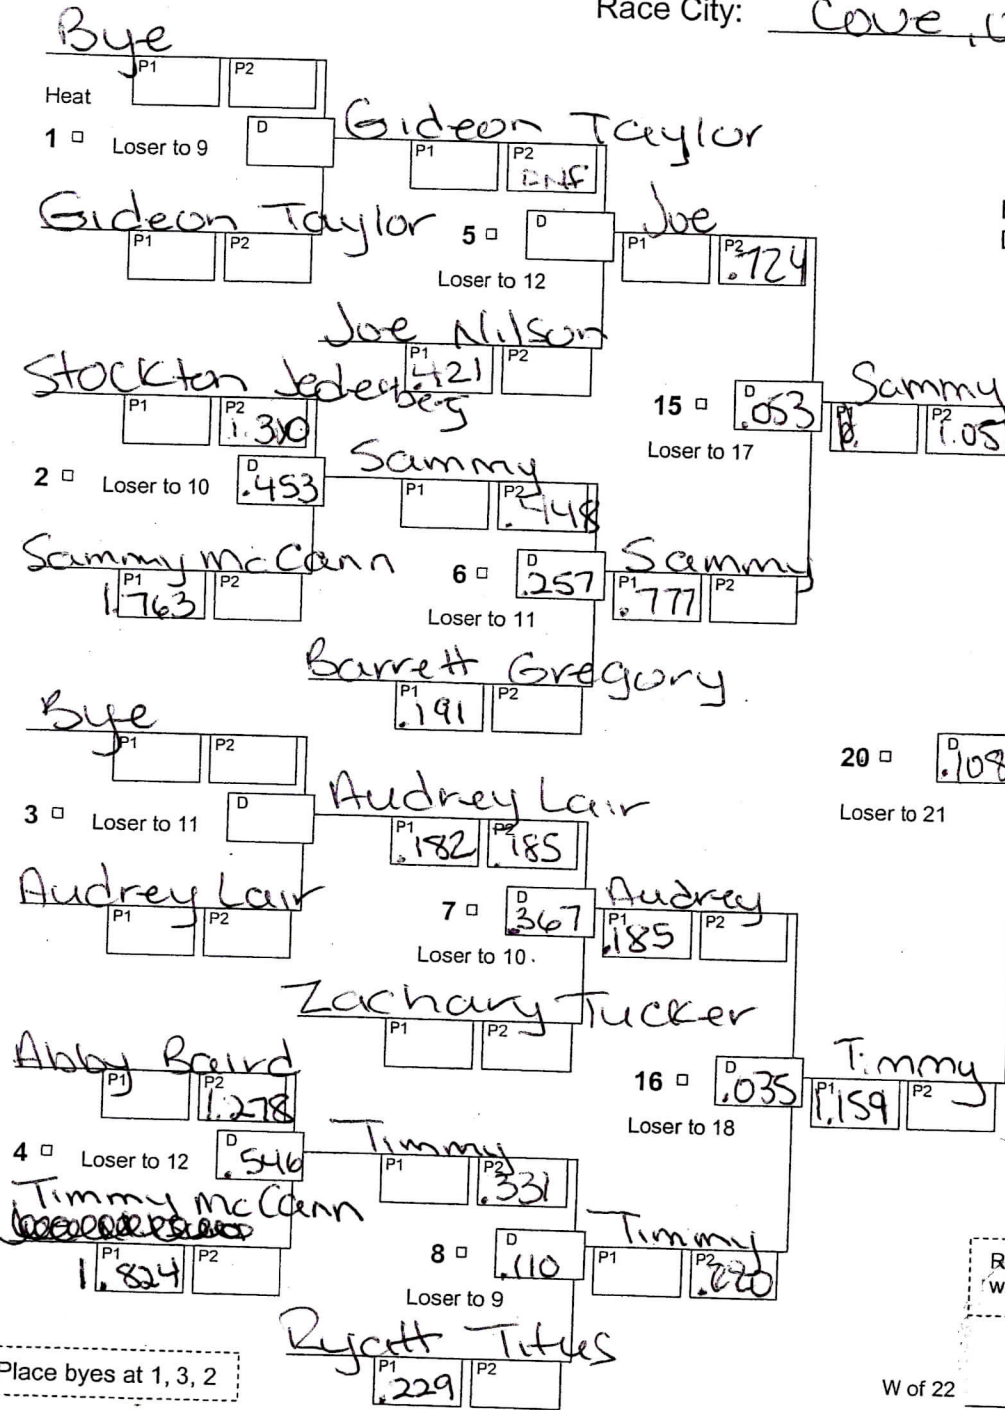

All-American SBD "Official" 12 Racer Double Elimination Heat Chart

Division: Stock

Date: 9-25-2022

Race City: Cove, OR

Heat chart for 9 to 12 racers.
Double elimination, wheel and lane swap.

P1 = Phase 1 time differential
P2 = Phase 2 time differential
D = Overall time differential

Runoff required if W of 21 wins heat 22
If W of 21 wins heat 22

Place byes at 1, 3, 2

Participant:
Stockton
Abby