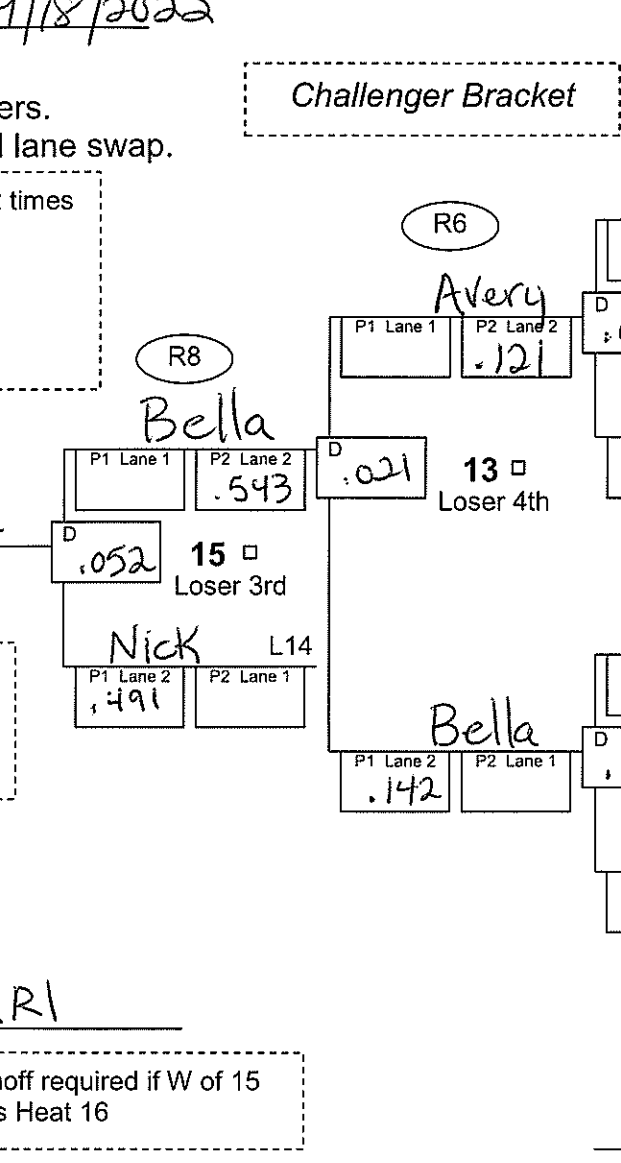

Original

Super

AASBD 8 Racer Double Elimination Heat Chart - Enhanced

Division: Super Date: 9/18/2022
Race City: Camano

Heat chart for 5 through 8 racers.
Double elimination, wheel and lane swap.

D = Differential between P1 and P2 times
L = Loser
P1 = Phase 1 time
P2 = Phase 2 time
R1 = Round 1, round 2, etc.
W = Winner

Note:
Winner of Heat 14 takes warm up run behind Phase 1 and Phase 2 of Heat 15

Runoff required if W of 15 wins Heat 16

- Places**
- 1st (W16 or 17) ARI
 - 2nd (L16 or 17) Bella
 - 3rd (L15) Nick
 - 4th (L13) Avery
 - 5th (W12) McKayla
 - 6th (L12) Kai
 - 7th (W11) Dylan
 - 8th (L11) Adelaide

Place byes in Heat 1, 3, 2
Racer(s) in Bye heat shall make two runs down track