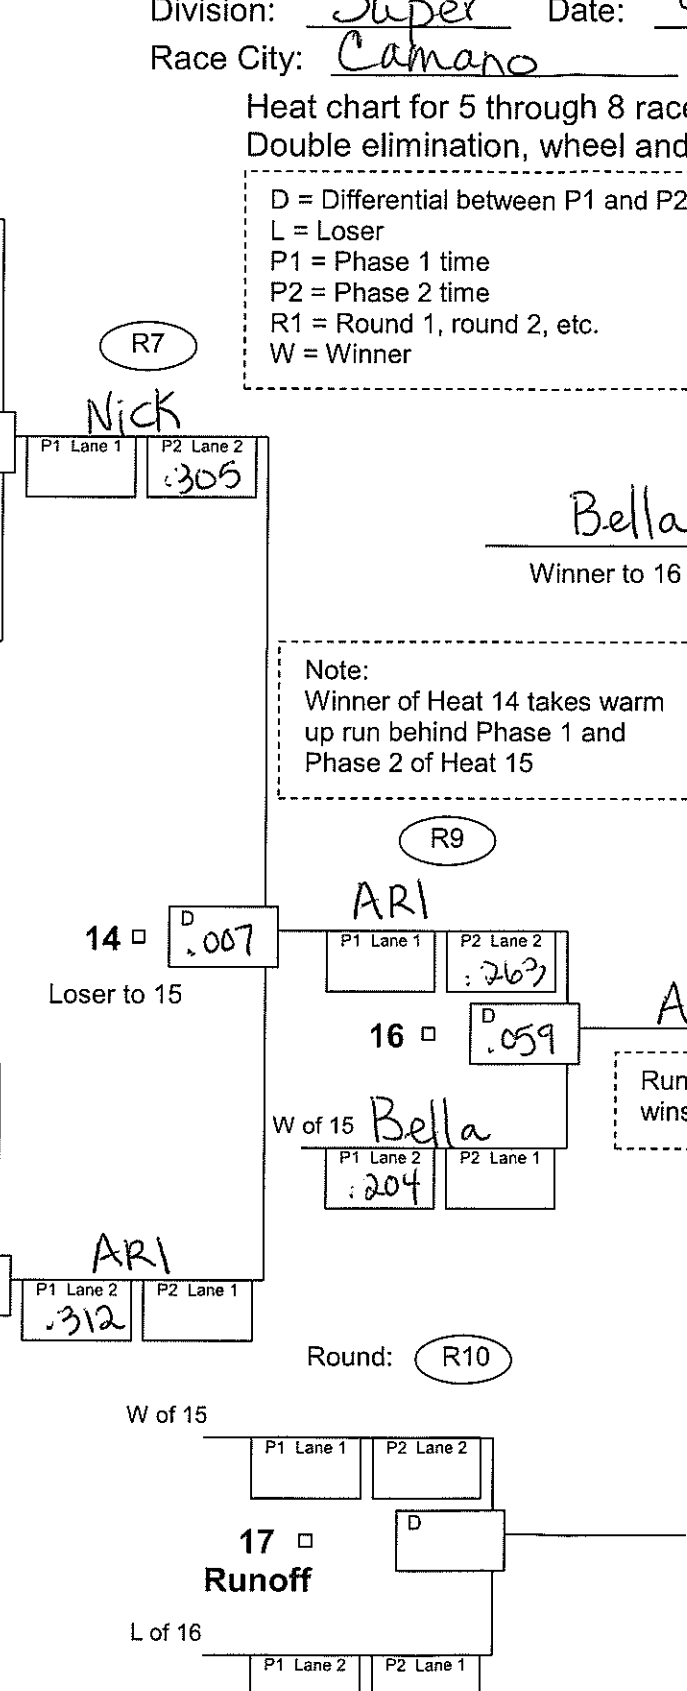

Original

Super

AASBD 8 Racer Double Elimination Heat Chart - Enhanced

Division: Super Date: 9/18/2022
Race City: Camano

Heat chart for 5 through 8 racers.
Double elimination, wheel and lane swap.

D = Differential between P1 and P2 times
L = Loser
P1 = Phase 1 time
P2 = Phase 2 time
R1 = Round 1, round 2, etc.
W = Winner

Note:
Winner of Heat 14 takes warm up run behind Phase 1 and Phase 2 of Heat 15

Runoff required if W of 15 wins Heat 16

- Places**
- 1st (W16 or 17) ARI
 - 2nd (L16 or 17) Bella
 - 3rd (L15) Nick
 - 4th (L13) Avery
 - 5th (W12) McKayla
 - 6th (L12) Kai
 - 7th (W11) Dylan
 - 8th (L11) Adelaide