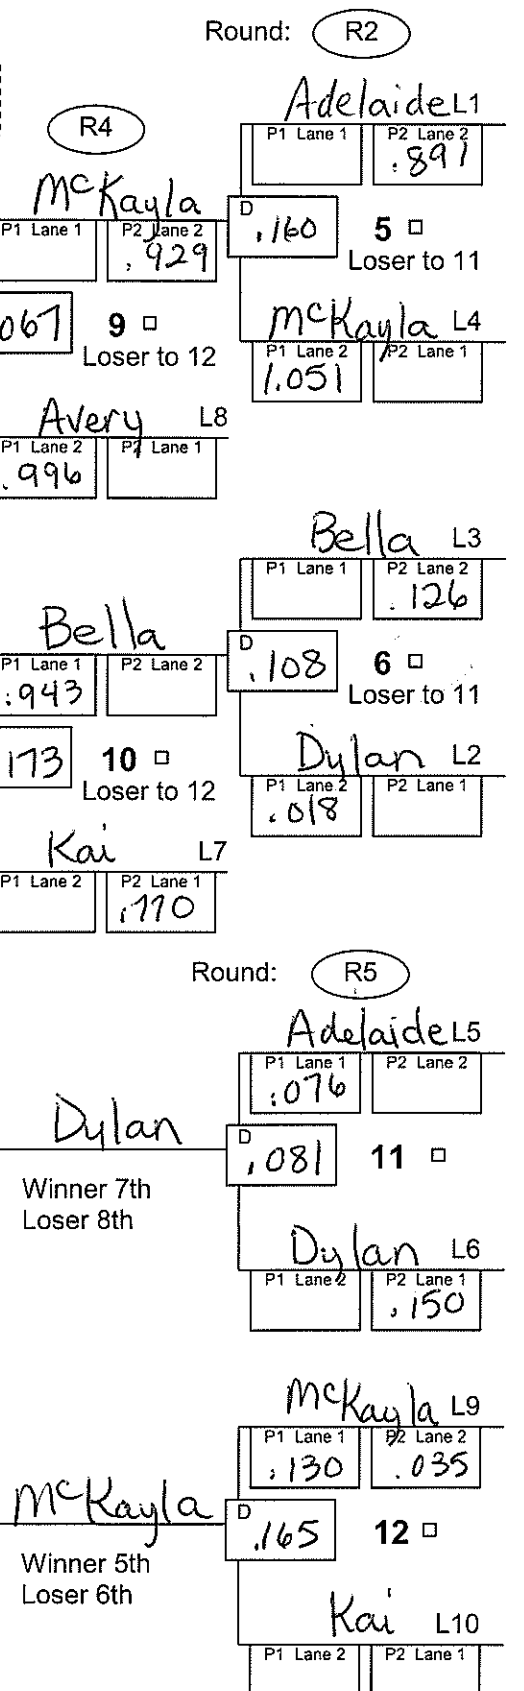

Original

Super

AASBD 8 Racer Double Elimination Heat Chart - Enhanced

Division: Super Date: 9/18/2022
Race City: Camano

Heat chart for 5 through 8 racers.
Double elimination, wheel and lane swap.

D = Differential between P1 and P2 times
L = Loser
P1 = Phase 1 time
P2 = Phase 2 time
R1 = Round 1, round 2, etc.
W = Winner

Note:
Winner of Heat 14 takes warm up run behind Phase 1 and Phase 2 of Heat 15

Runoff required if W of 15 wins Heat 16

- Places**
- 1st (W16 or 17) ARI
 - 2nd (L16 or 17) Bella
 - 3rd (L15) Nick
 - 4th (L13) Avery
 - 5th (W12) McKayla
 - 6th (L12) Kai
 - 7th (W11) Dylan
 - 8th (L11) Adelaide