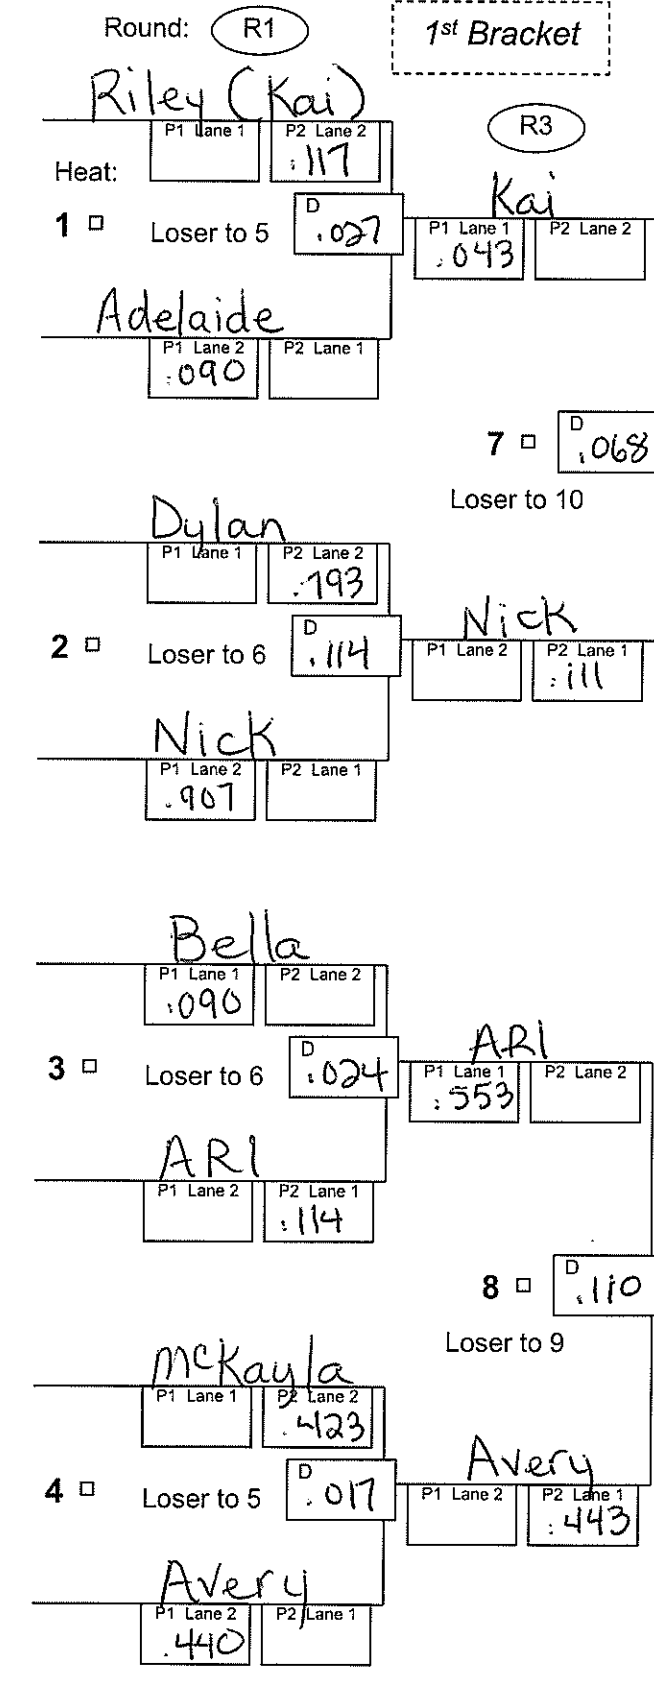

Original

Super

AASBD 8 Racer Double Elimination Heat Chart - Enhanced

Division: Super Date: 9/18/2022
Race City: Camano

Heat chart for 5 through 8 racers.
Double elimination, wheel and lane swap.

D = Differential between P1 and P2 times
L = Loser
P1 = Phase 1 time
P2 = Phase 2 time
R1 = Round 1, round 2, etc.
W = Winner

Note:
Winner of Heat 14 takes warm up run behind Phase 1 and Phase 2 of Heat 15

Runoff required if W of 15 wins Heat 16

- Places**
- 1st (W16 or 17) ARI
 - 2nd (L16 or 17) Bella
 - 3rd (L15) Nick
 - 4th (L13) Avery
 - 5th (W12) McKayla
 - 6th (L12) Kai
 - 7th (W11) Dylan
 - 8th (L11) Adelaide