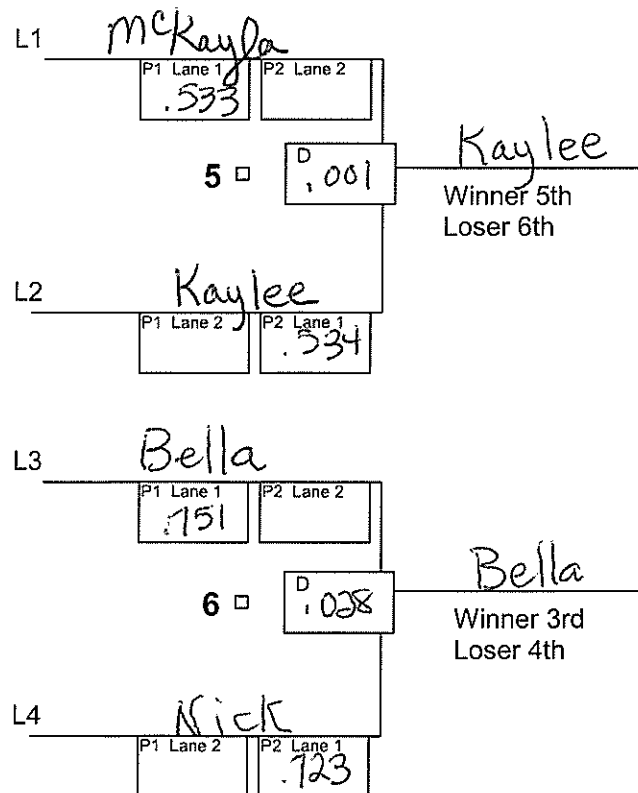

original

Super

AASBD 6 Racer Single Elimination Heat Chart - Enhanced

Round: R1

Division: Super Date: 9/17/2022
Race City: Camano

Heat chart for 2 through 6 racers.
Single elimination, wheel and lane swap.

D = Differential between P1 and P2 times
L = Loser
P1 = Phase 1 time
P2 = Phase 2 time
R1 = Round 1, round 2, etc.
W = Winner

Round: R3

Places	
1st (W7)	Avery
2nd (L7)	ARI
3rd (W6)	Bella
4th (L6)	Nick
5th (W5)	Kaylee
6th (L5)	McKayla

Place byes in Heat 1, 2, 3, 4
Racer(s) with Bye heat shall make two runs down track