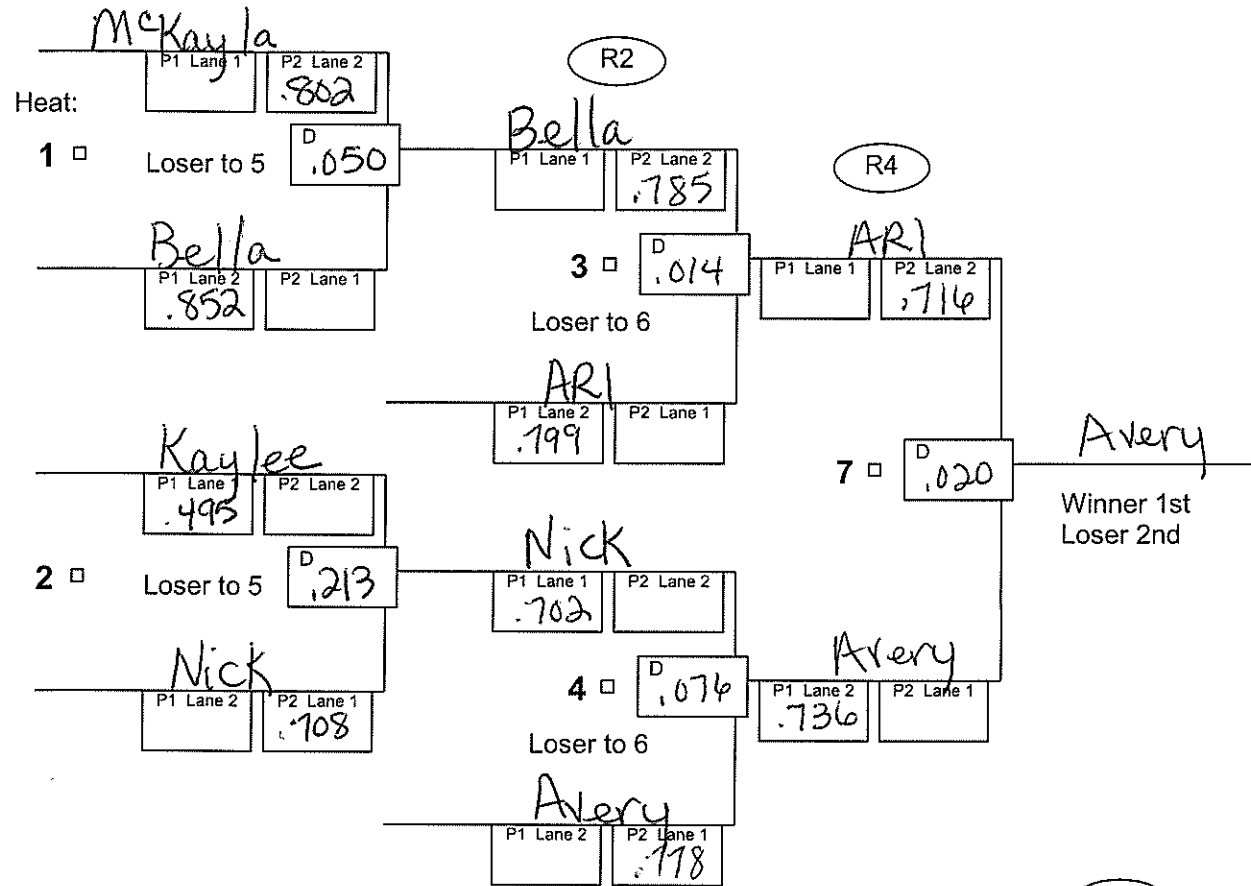

original

Super

AASBD 6 Racer Single Elimination Heat Chart - Enhanced

Round: R1

Division: Super Date: 9/17/2022
Race City: Camano

Heat chart for 2 through 6 racers.
Single elimination, wheel and lane swap.

D = Differential between P1 and P2 times
L = Loser
P1 = Phase 1 time
P2 = Phase 2 time
R1 = Round 1, round 2, etc.
W = Winner

Round: R3

Places	
1st (W7)	Avery
2nd (L7)	ARI
3rd (W6)	Bella
4th (L6)	Nick
5th (W5)	Kaylee
6th (L5)	McKayla

Place byes in Heat 1, 2, 3, 4
Racer(s) with Bye heat shall make two runs down track