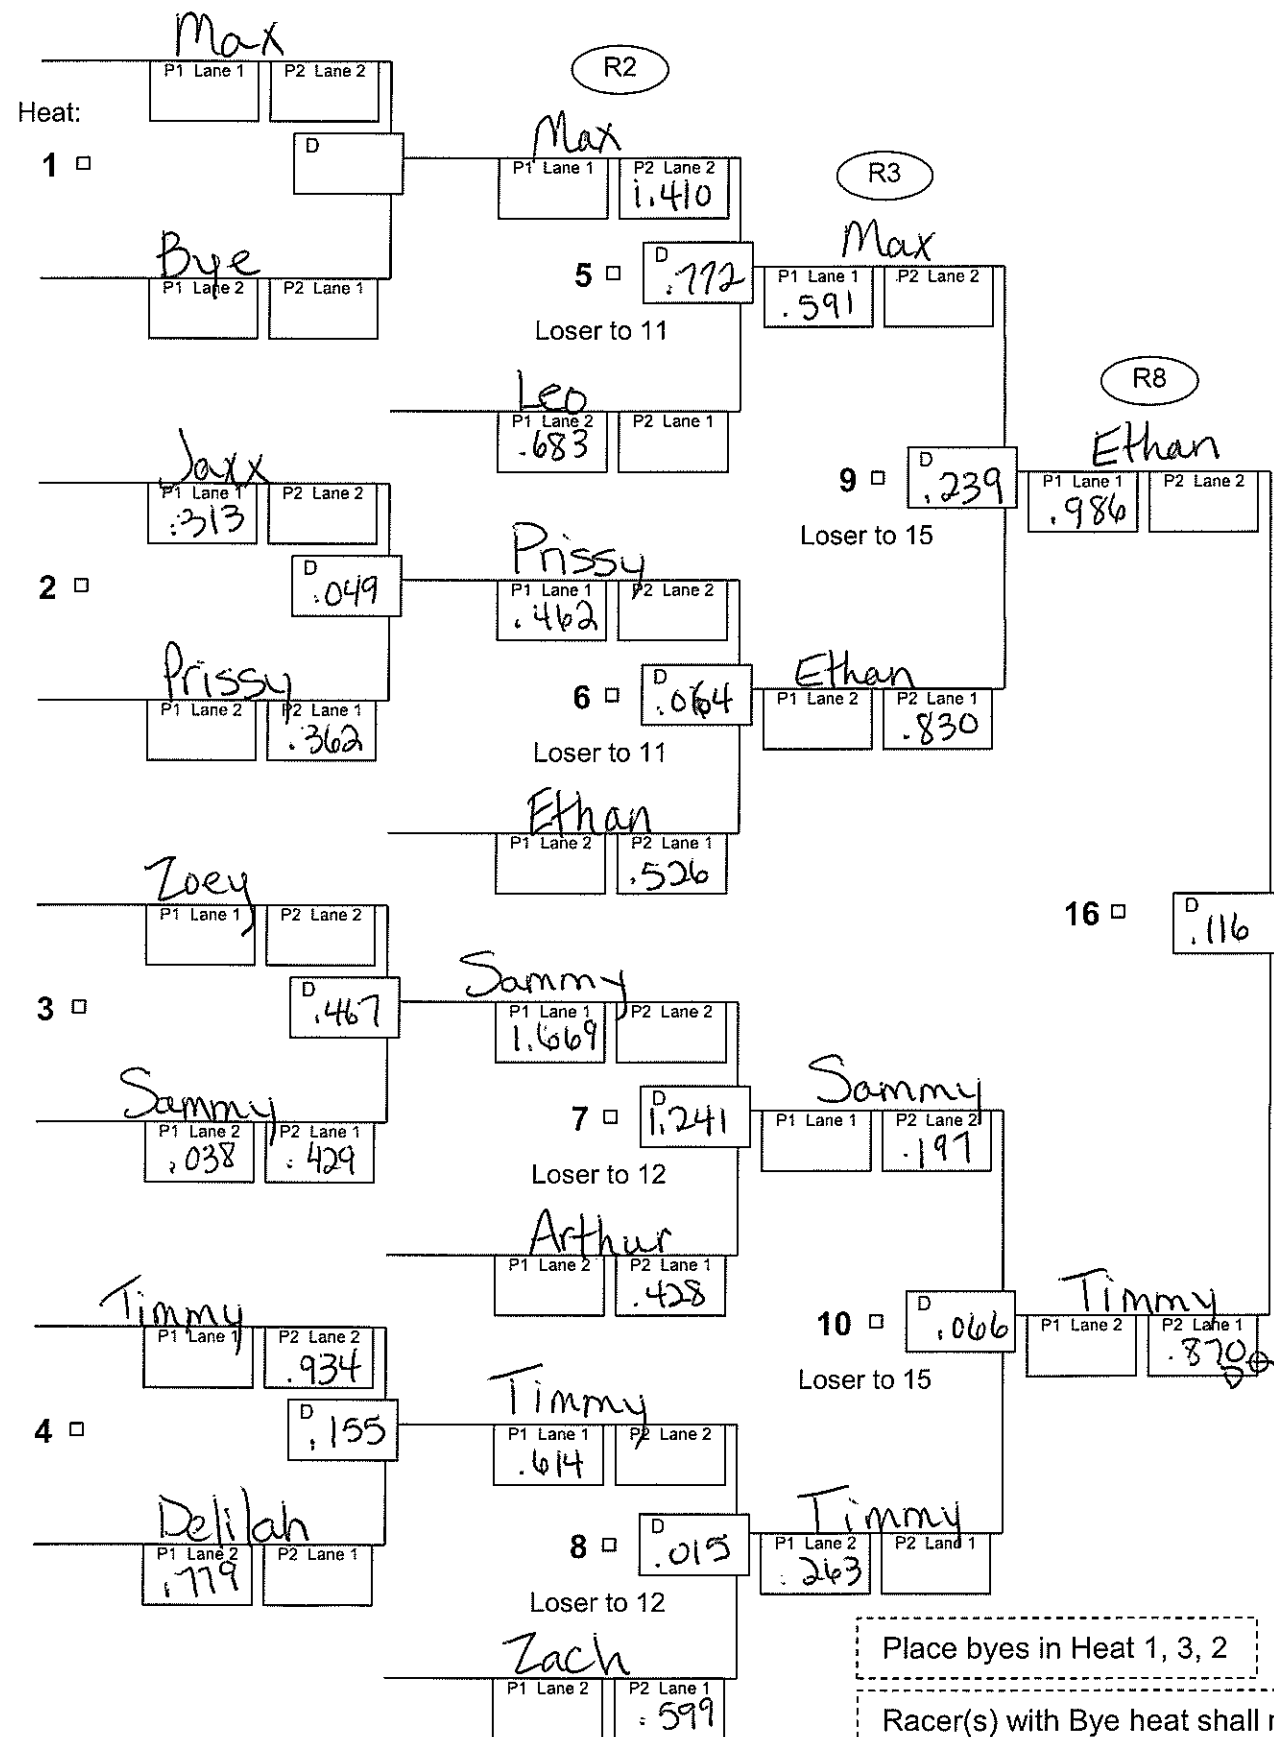

original  
pg 1

## AASBD 12 Racer Single Elimination Heat Chart - Enhanced

Round: **R1**

Division: Stock Date: 9/17/2022  
Race City: Camano

Heat chart for 9 through 12 racers.  
Single elimination, wheel and lane swap.

D = Differential between P1 and P2 times  
 L = Loser  
 P1 = Phase 1 time  
 P2 = Phase 2 time  
 R1 = Round 1, round 2, etc.  
 W = Winner

Place byes in Heat 1, 3, 2  
 Racer(s) with Bye heat shall make two runs down track

original  
Pg 2

Stock

AASBD 12 Racer Single Elimination Heat Chart - Enhanced

Division: Stock Date: 4/17/22

Race City: Camano

Heat chart for 9 through 12 racers.  
Single elimination, wheel and lane swap.

D = Differential between P1 and P2 times  
L = Loser  
P1 = Phase 1 time  
P2 = Phase 2 time  
R1 = Round 1, round 2, etc.  
W = Winner