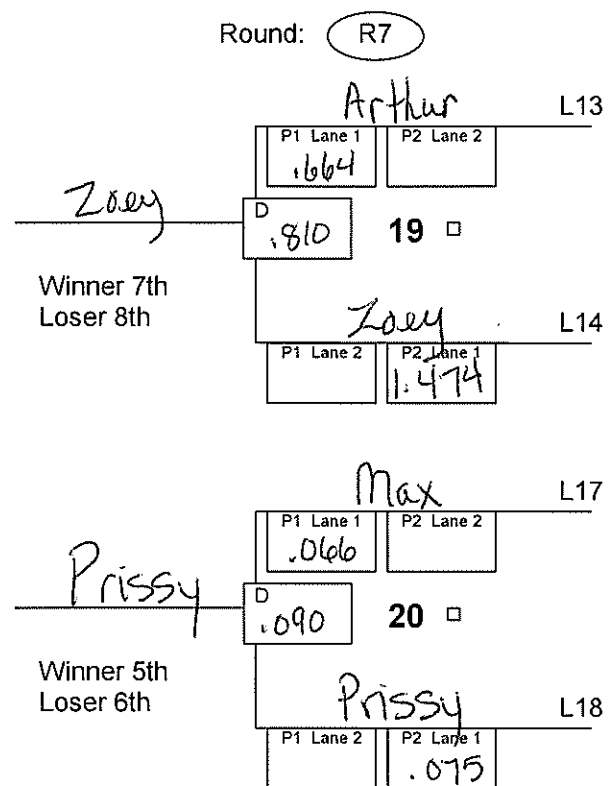

Original
Pg 1

Stock

AASBD 12 Racer Double Elimination Heat Chart - Enhanced

Round: R1

Division: Stock Date: 9/17/2022

Race City: Camano

Heat chart for 9 through 12 racers.
Double elimination, wheel and lane swap.

original
Pg 2

Stock

AASBD 12 Racer Double Elimination Heat Chart - Enhanced

Division: Stock Date: 9/17/2022

Race City: Camano

Round: R3

Challenger Bracket

Heat chart for 9 through 12 racers.
Double elimination, wheel and lane swap.

D = Differential between P1 and P2 times
L = Loser
P1 = Phase 1 time
P2 = Phase 2 time
R1 = Round 1, round 2, etc.
W = Winner

Note:
Winner of Heat 22 takes warm up run behind Phase 1 and Phase 2 of Heat 23

Places	
1st (W24 or 25)	<u>Ethan</u>
2nd (L24 or 25)	<u>Timmy</u>
3rd (L23)	<u>Zach</u>
4th (L21)	<u>Sammy</u>
5th (W20)	<u>Prissy</u>
6th (L20)	<u>Max</u>
7th (W19)	<u>Zoey</u>
8th (L19)	<u>Arthur</u>