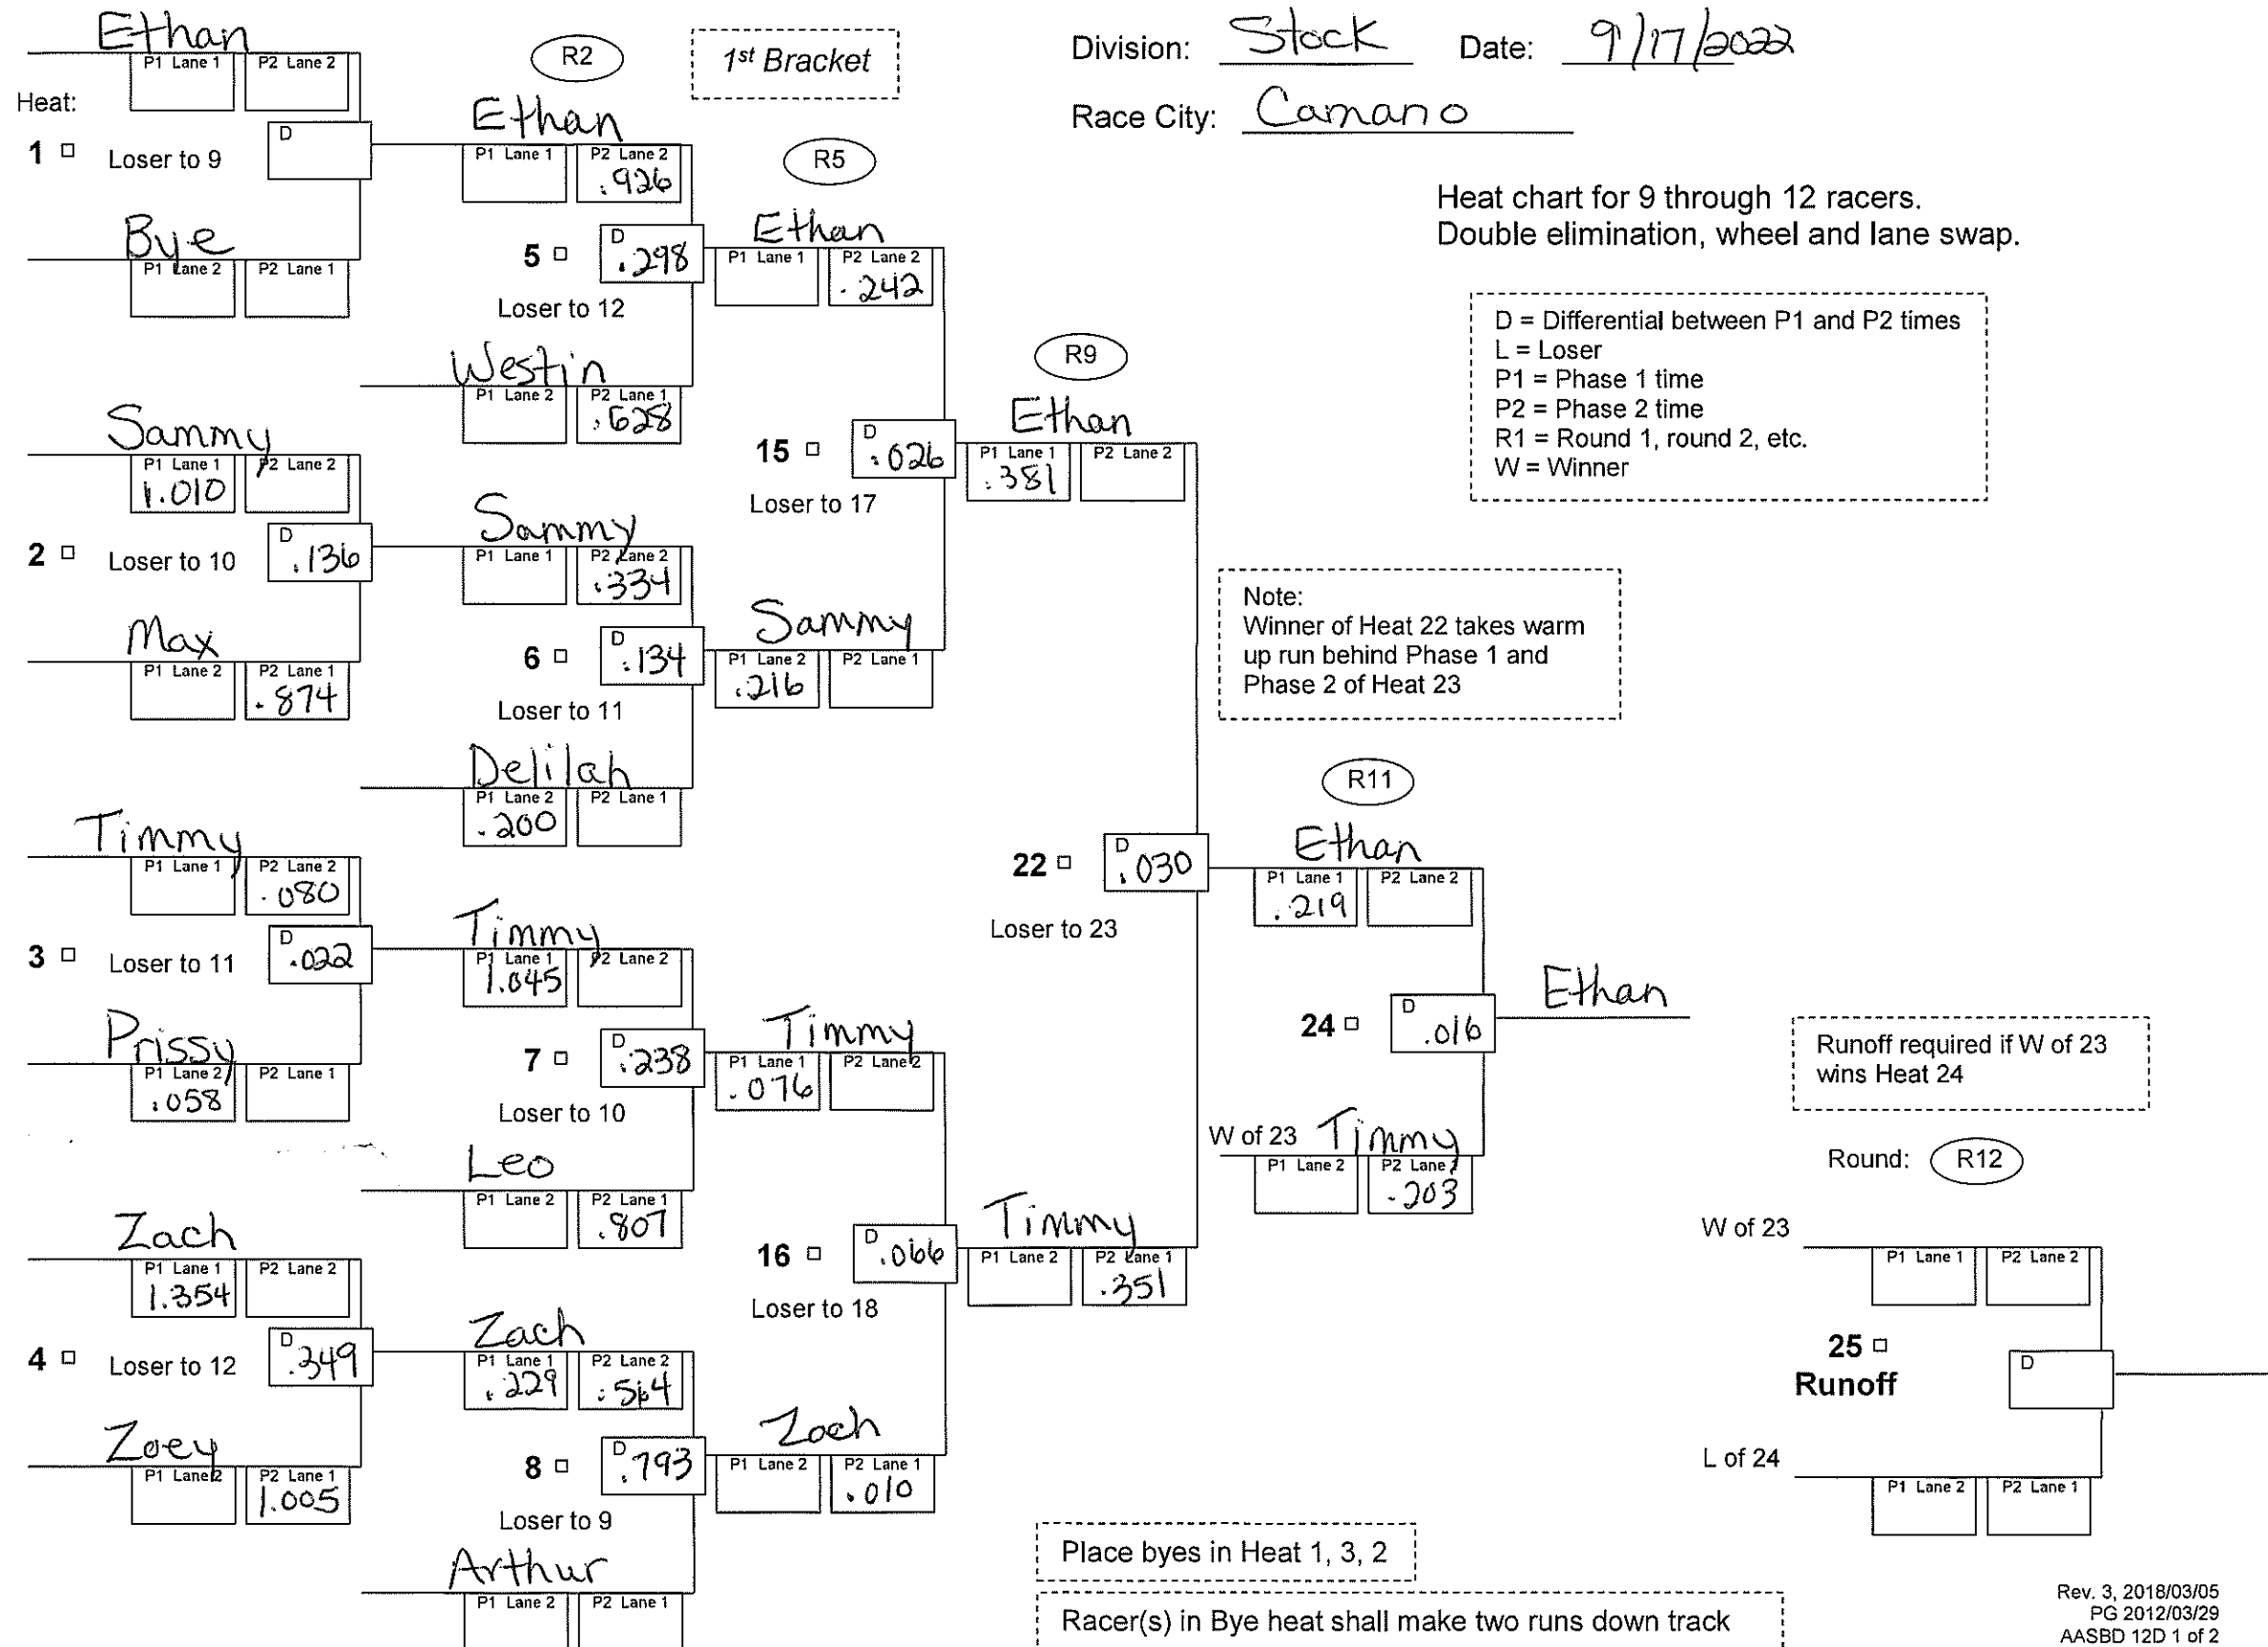

Original
Pg 1

Stock

AASBD 12 Racer Double Elimination Heat Chart - Enhanced

Round: R1

Division: Stock Date: 9/17/2022

Race City: Camano

Heat chart for 9 through 12 racers.
Double elimination, wheel and lane swap.

original
Pg 2

Stock

AASBD 12 Racer Double Elimination Heat Chart - Enhanced

Division: Stock Date: 9/17/2022

Race City: Camano

Round: R3

Challenger Bracket

Heat chart for 9 through 12 racers.
Double elimination, wheel and lane swap.

D = Differential between P1 and P2 times
L = Loser
P1 = Phase 1 time
P2 = Phase 2 time
R1 = Round 1, round 2, etc.
W = Winner

Note:
Winner of Heat 22 takes warm up run behind Phase 1 and Phase 2 of Heat 23

Places	
1st (W24 or 25)	<u>Ethan</u>
2nd (L24 or 25)	<u>Timmy</u>
3rd (L23)	<u>Zach</u>
4th (L21)	<u>Sammy</u>
5th (W20)	<u>Prissy</u>
6th (L20)	<u>Max</u>
7th (W19)	<u>Zoey</u>
8th (L19)	<u>Arthur</u>