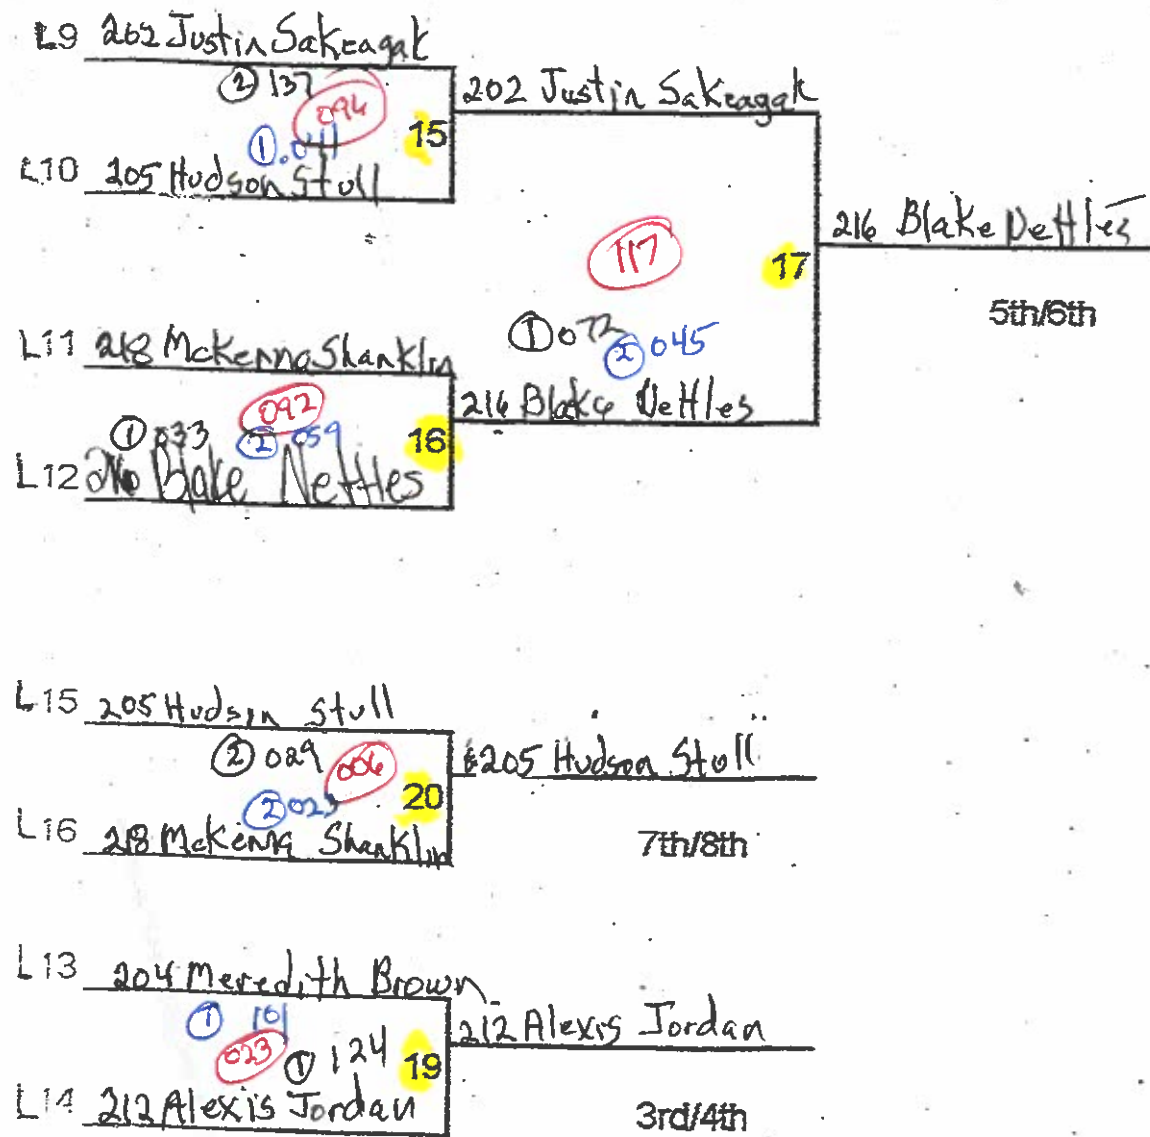

16 Car Single Elimination Bracket

- (W18): 1st Kylee Kirk / 6th Justin Sakeagak
- (L18): 2nd Lydia Marthey / 7th Hudson Stull
- (W19): 3rd Alexis Jordan / 8th Mckenna Shanklin
- (L19): 4th Meredith Brown
- (W17): 5th Blake Nettles