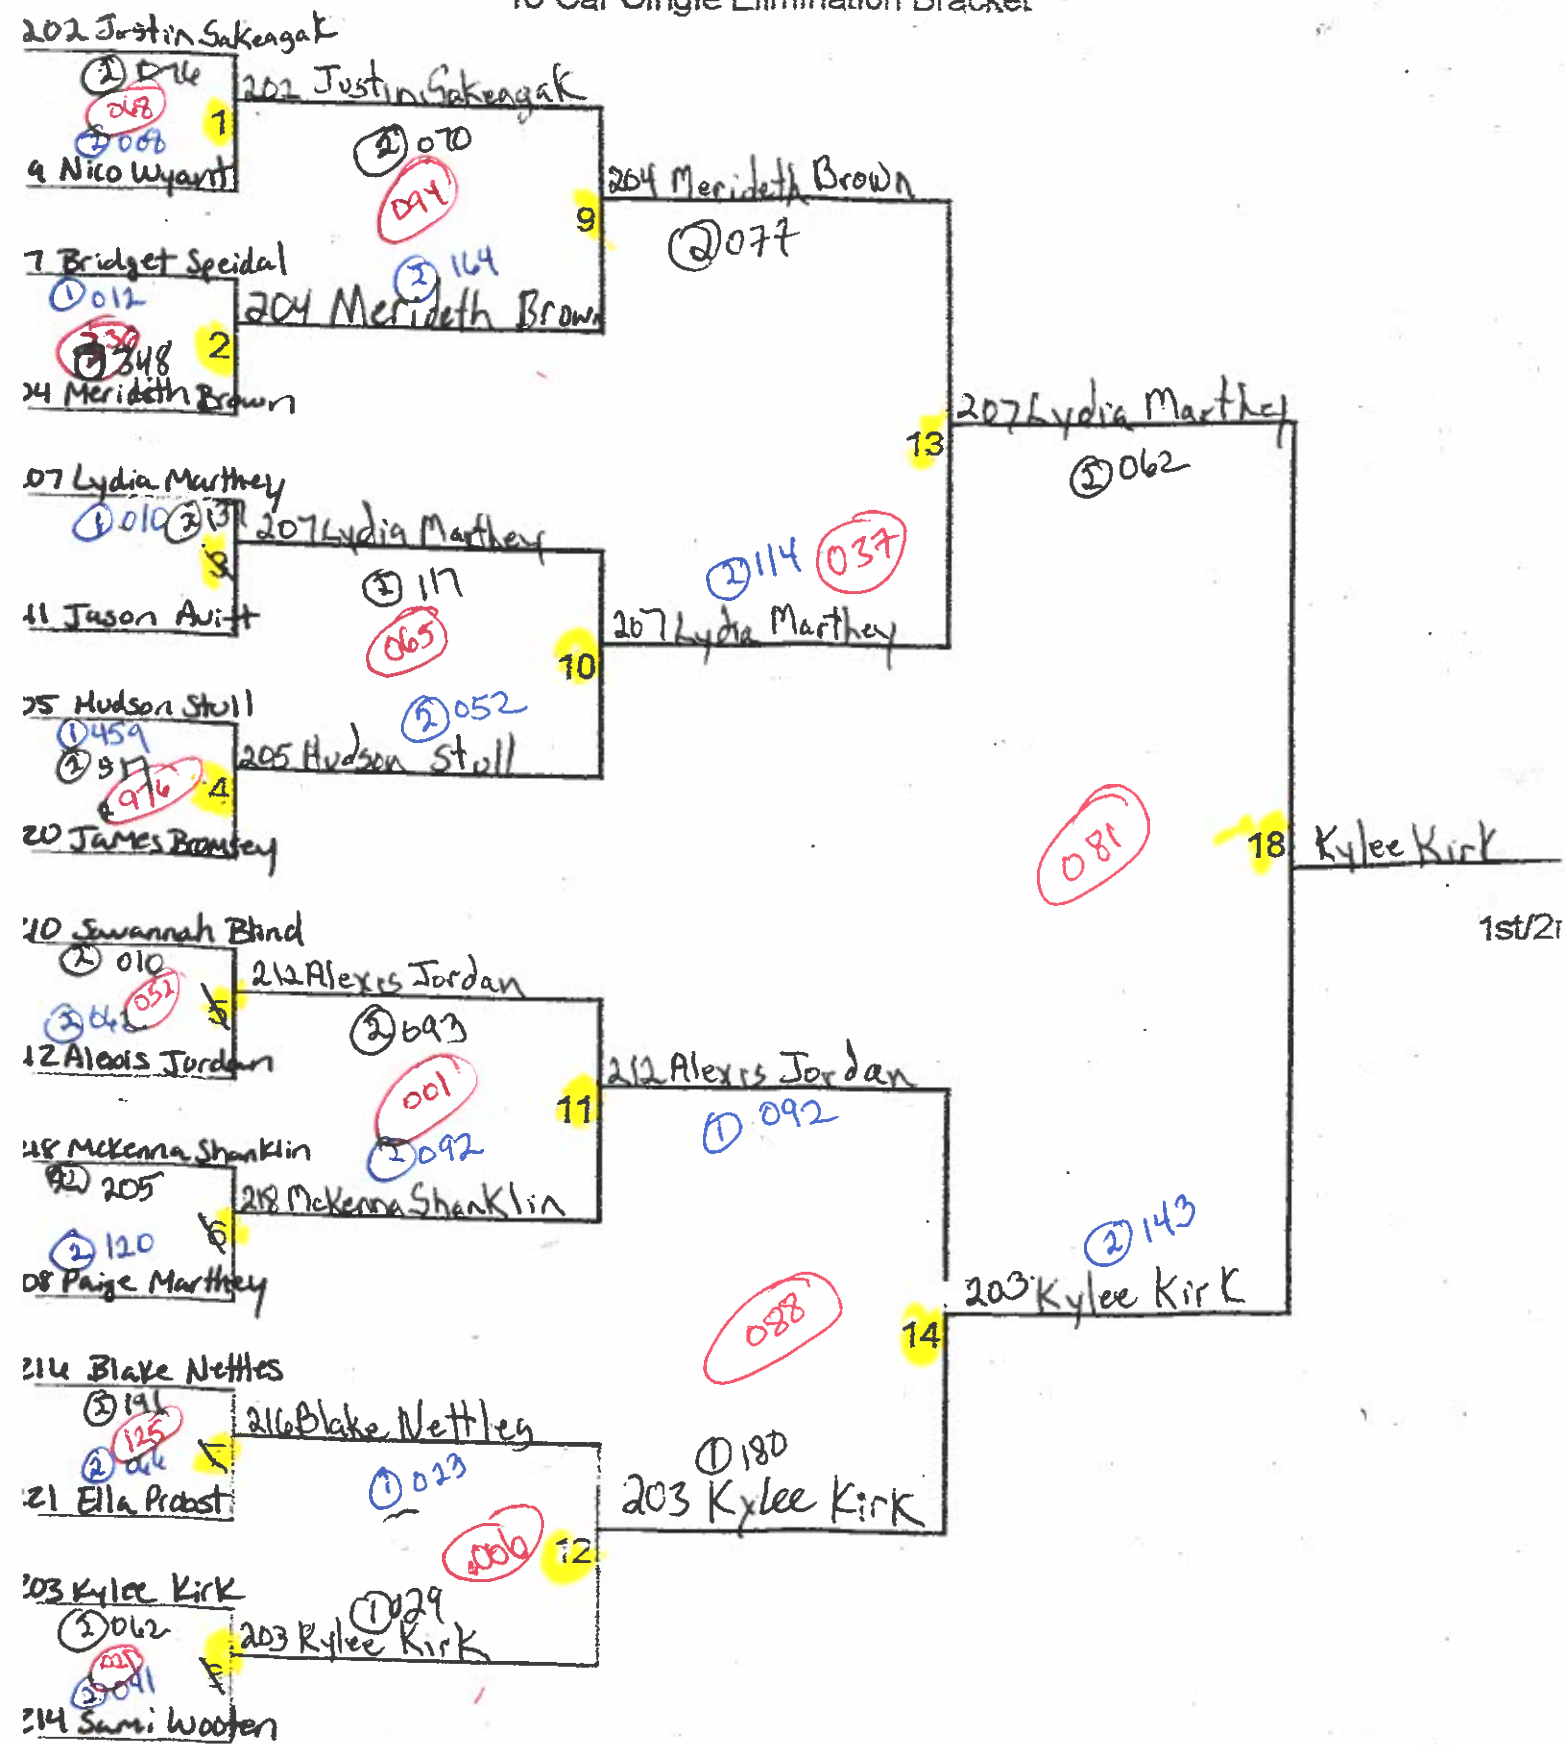

16 Car Single Elimination Bracket

- (W18): 1st Kylee Kirk / 6th Justin Sakeagak
- (L18): 2nd Lydia Marthey / 7th Hudson Stull
- (W19): 3rd Alexis Jordan / 8th Mckenna Shanklin
- (L19): 4th Meredith Brown
- (W17): 5th Blake Nettles