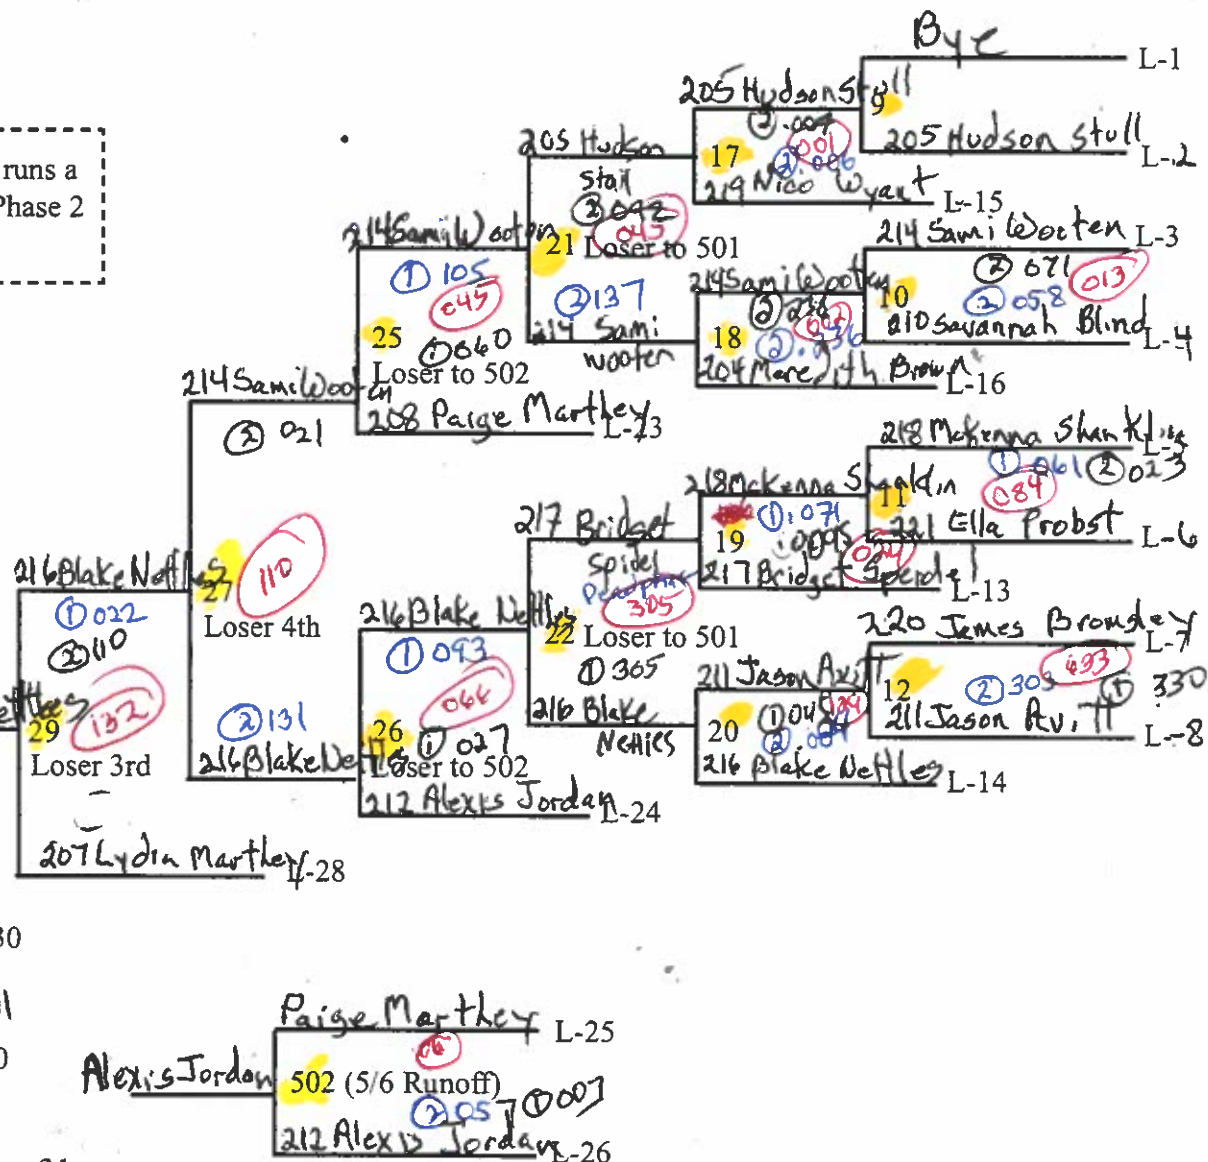

Official 16 Racer Heat Chart

Note: Winner of Heat 28 runs a bye behind Phase 1 and Phase 2 of Heat 29.

Runoff required if W of 29 wins Heat 30.

203 Kylee Kirk W-30
31 (if needed) Roll
216 Blake Nettles 30

- 1st Blake Nettles
- 2nd Kylee Kirk
- 3rd Lydia Marthey
- 4th Sami Wooten
- 5th Alexis Jordan
- 6th Paige Marthey
- 7th Hudson Stull
- 8th Bridget Speidal

- 1st place is winner of Heat 30 or 31
- 2nd place is loser of Heat 30 or 31
- 3rd place is loser of Heat 29
- 4th place is loser of Heat 27
- 5th place is winner of Heat 502
- 6th place is loser of Heat 502
- 7th place is winner of Heat 501
- 8th place of loser of Heat 501

Place Bys at 1, 5, 3

205 Hudson Stull L-21
501 (7/8 Runoff) 285
217 Bridget Speidal L-22