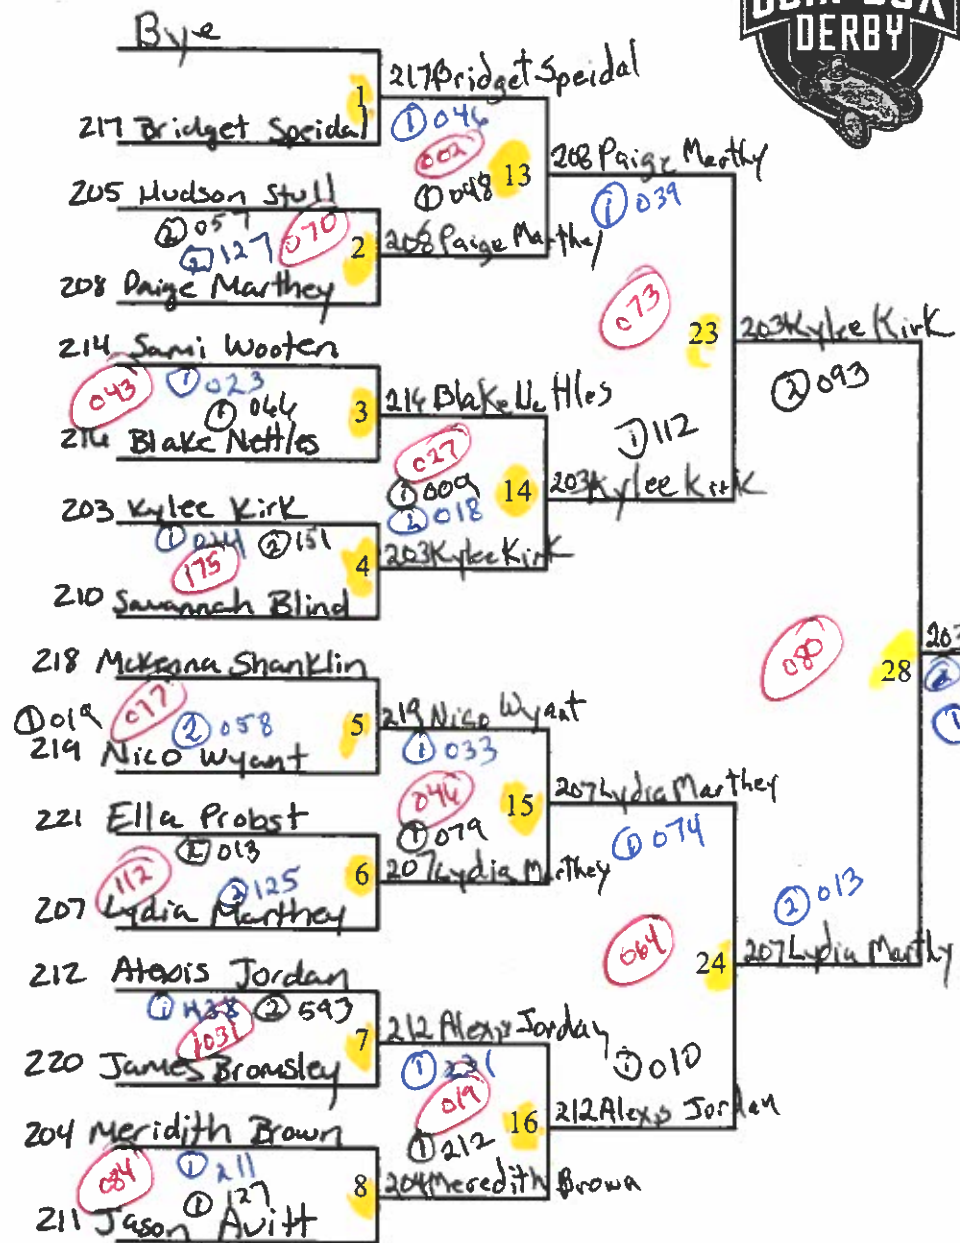

Official 16 Racer Heat Chart

Note: Winner of Heat 28 runs a bye behind Phase 1 and Phase 2 of Heat 29.

Runoff required if W of 29 wins Heat 30.

203 Kylee Kirk W-30
31 (if needed) Roll
216 Blake Nettles 30

- 1st Blake Nettles
- 2nd Kylee Kirk
- 3rd Lydia Marthey
- 4th Sami Wooten
- 5th Alexis Jordan
- 6th Paige Marthey
- 7th Hudson Stull
- 8th Bridget Speidal

- 1st place is winner of Heat 30 or 31
- 2nd place is loser of Heat 30 or 31
- 3rd place is loser of Heat 29
- 4th place is loser of Heat 27
- 5th place is winner of Heat 502
- 6th place is loser of Heat 502
- 7th place is winner of Heat 501
- 8th place of loser of Heat 501