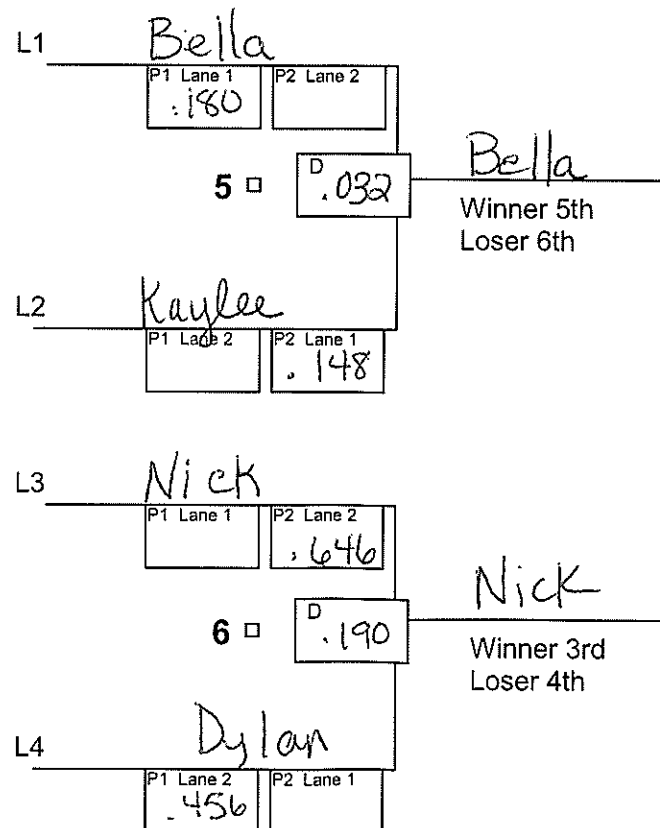

AASBD 6 Racer Single Elimination Heat Chart - Enhanced

Round: R1

Division: Super Date: 8/27/2022
 Race City: Camano

Heat chart for 2 through 6 racers.
 Single elimination, wheel and lane swap.

D = Differential between P1 and P2 times
 L = Loser
 P1 = Phase 1 time
 P2 = Phase 2 time
 R1 = Round 1, round 2, etc.
 W = Winner

Round: R3

Places	
1st (W7)	<u>Avery</u>
2nd (L7)	<u>McKayla</u>
3rd (W6)	<u>Nick</u>
4th (L6)	<u>Dylan</u>
5th (W5)	<u>Bella</u>
6th (L5)	<u>Kaylee</u>

Place byes in Heat 1, 2, 3, 4

Racer(s) with Bye heat shall make two runs down track