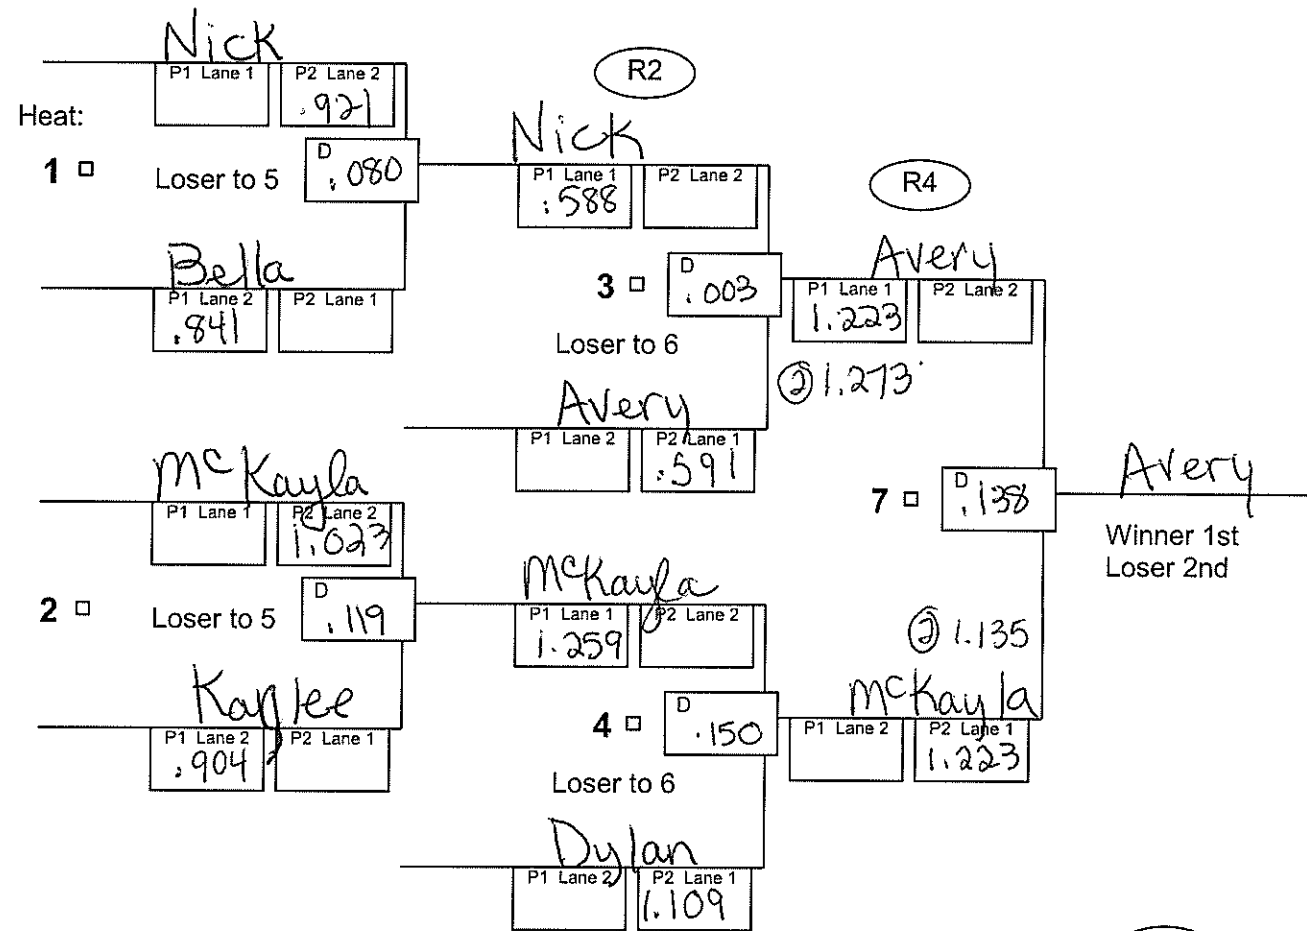

AASBD 6 Racer Single Elimination Heat Chart - Enhanced

Round: R1

Division: Super Date: 8/27/2022
 Race City: Camano

Heat chart for 2 through 6 racers.
 Single elimination, wheel and lane swap.

D = Differential between P1 and P2 times
 L = Loser
 P1 = Phase 1 time
 P2 = Phase 2 time
 R1 = Round 1, round 2, etc.
 W = Winner

Round: R3

Places	
1st (W7)	<u>Avery</u>
2nd (L7)	<u>McKayla</u>
3rd (W6)	<u>Nick</u>
4th (L6)	<u>Dylan</u>
5th (W5)	<u>Bella</u>
6th (L5)	<u>Kaylee</u>

Place byes in Heat 1, 2, 3, 4

Racer(s) with Bye heat shall make two runs down track