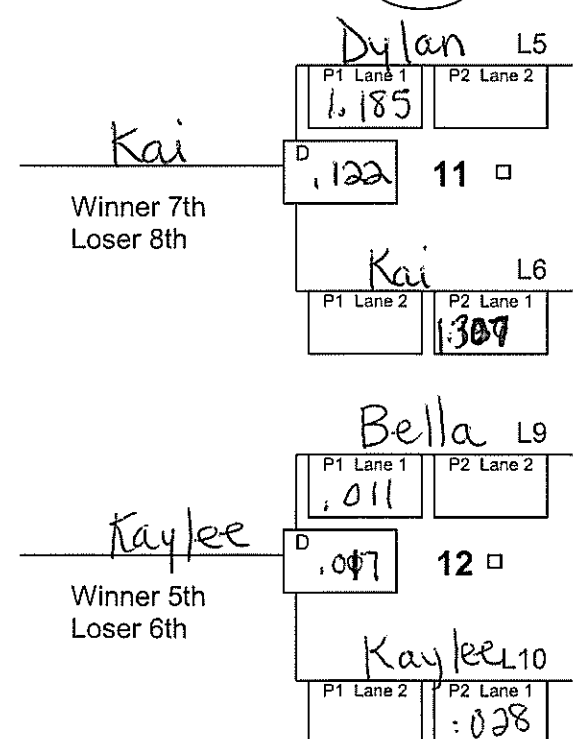

AASBD 8 Racer Double Elimination Heat Chart - Enhanced

Division: Super Date: 8/27/2022
 Race City: Camano

Round: R1

1st Bracket

Heat chart for 5 through 8 racers.
 Double elimination, wheel and lane swap.

D = Differential between P1 and P2 times
 L = Loser
 P1 = Phase 1 time
 P2 = Phase 2 time
 R1 = Round 1, round 2, etc.
 W = Winner

Round: R3

Round: R7

Round: R9

Round: R10

Challenger Bracket

Round: R2

Round: R5

Note:
 Winner of Heat 14 takes warm up run behind Phase 1 and Phase 2 of Heat 15

Runoff required if W of 15 wins Heat 16

- Places**
- 1st (W16 or 17) Avery
 - 2nd (L16 or 17) Ari
 - 3rd (L15) Nick
 - 4th (L13) McKayla
 - 5th (W12) Kaylee
 - 6th (L12) Bella
 - 7th (W11) Kai
 - 8th (L11) Dylan