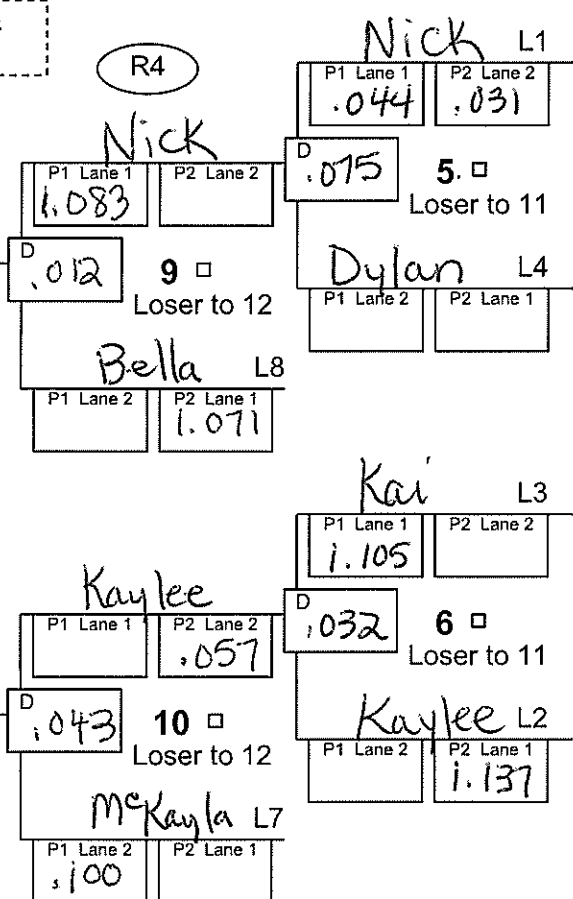

AASBD 8 Racer Double Elimination Heat Chart - Enhanced

Division: Super Date: 8/27/2022
 Race City: Camano

Round: R1

1st Bracket

Heat chart for 5 through 8 racers.
 Double elimination, wheel and lane swap.

D = Differential between P1 and P2 times
 L = Loser
 P1 = Phase 1 time
 P2 = Phase 2 time
 R1 = Round 1, round 2, etc.
 W = Winner

Round: R3

Round: R7

Round: R9

Round: R10

Challenger Bracket

Round: R2

Round: R5

Note:
 Winner of Heat 14 takes warm up run behind Phase 1 and Phase 2 of Heat 15

Runoff required if W of 15 wins Heat 16

- Places**
- 1st (W16 or 17) Avery
 - 2nd (L16 or 17) Ari
 - 3rd (L15) Nick
 - 4th (L13) McKayla
 - 5th (W12) Kaylee
 - 6th (L12) Bella
 - 7th (W11) Kai
 - 8th (L11) Dylan