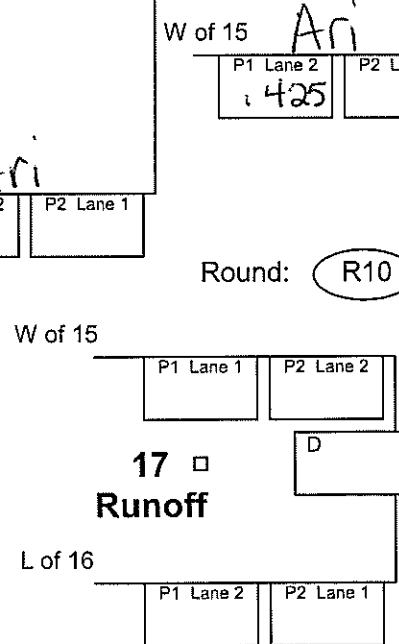

AASBD 8 Racer Double Elimination Heat Chart - Enhanced

Division: Super Date: 8/27/2022
 Race City: Camano

Round: R1

1st Bracket

Heat chart for 5 through 8 racers.
 Double elimination, wheel and lane swap.

D = Differential between P1 and P2 times
 L = Loser
 P1 = Phase 1 time
 P2 = Phase 2 time
 R1 = Round 1, round 2, etc.
 W = Winner

Round: R3

Round: R7

Round: R9

Round: R10

Challenger Bracket

Round: R2

Round: R5

Note:
 Winner of Heat 14 takes warm up run behind Phase 1 and Phase 2 of Heat 15

Runoff required if W of 15 wins Heat 16

- Places**
- 1st (W16 or 17) Avery
 - 2nd (L16 or 17) Ari
 - 3rd (L15) Nick
 - 4th (L13) McKayla
 - 5th (W12) Kaylee
 - 6th (L12) Bella
 - 7th (W11) Kai
 - 8th (L11) Dylan