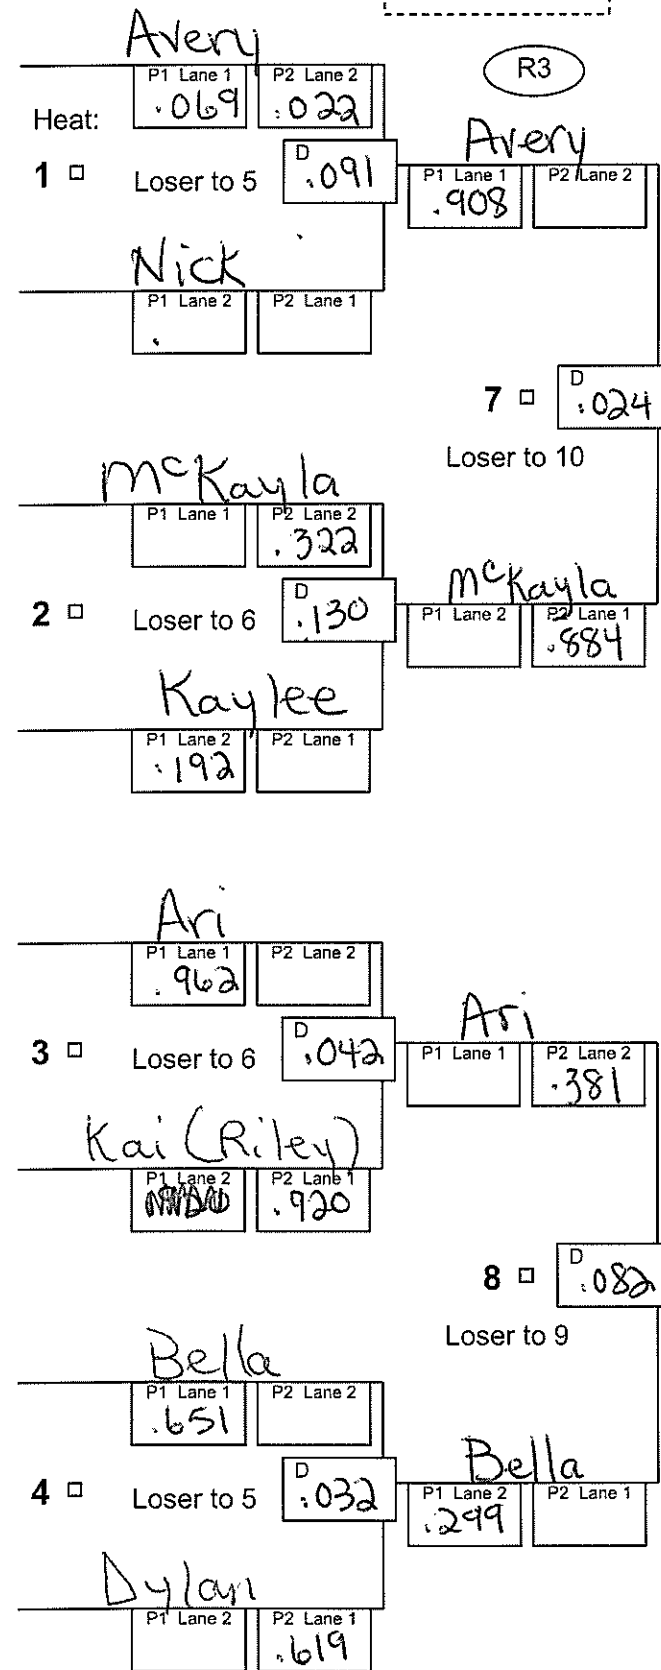

AASBD 8 Racer Double Elimination Heat Chart - Enhanced

Division: Super Date: 8/27/2022
 Race City: Camano

Round: R1

1st Bracket

Heat chart for 5 through 8 racers.
 Double elimination, wheel and lane swap.

D = Differential between P1 and P2 times
 L = Loser
 P1 = Phase 1 time
 P2 = Phase 2 time
 R1 = Round 1, round 2, etc.
 W = Winner

Round: R3

Round: R7

Round: R9

Round: R10

Challenger Bracket

Round: R2

Round: R5

Note:
 Winner of Heat 14 takes warm up run behind Phase 1 and Phase 2 of Heat 15

Runoff required if W of 15 wins Heat 16

- Places**
- 1st (W16 or 17) Avery
 - 2nd (L16 or 17) Ari
 - 3rd (L15) Nick
 - 4th (L13) McKayla
 - 5th (W12) Kaylee
 - 6th (L12) Bella
 - 7th (W11) Kai
 - 8th (L11) Dylan