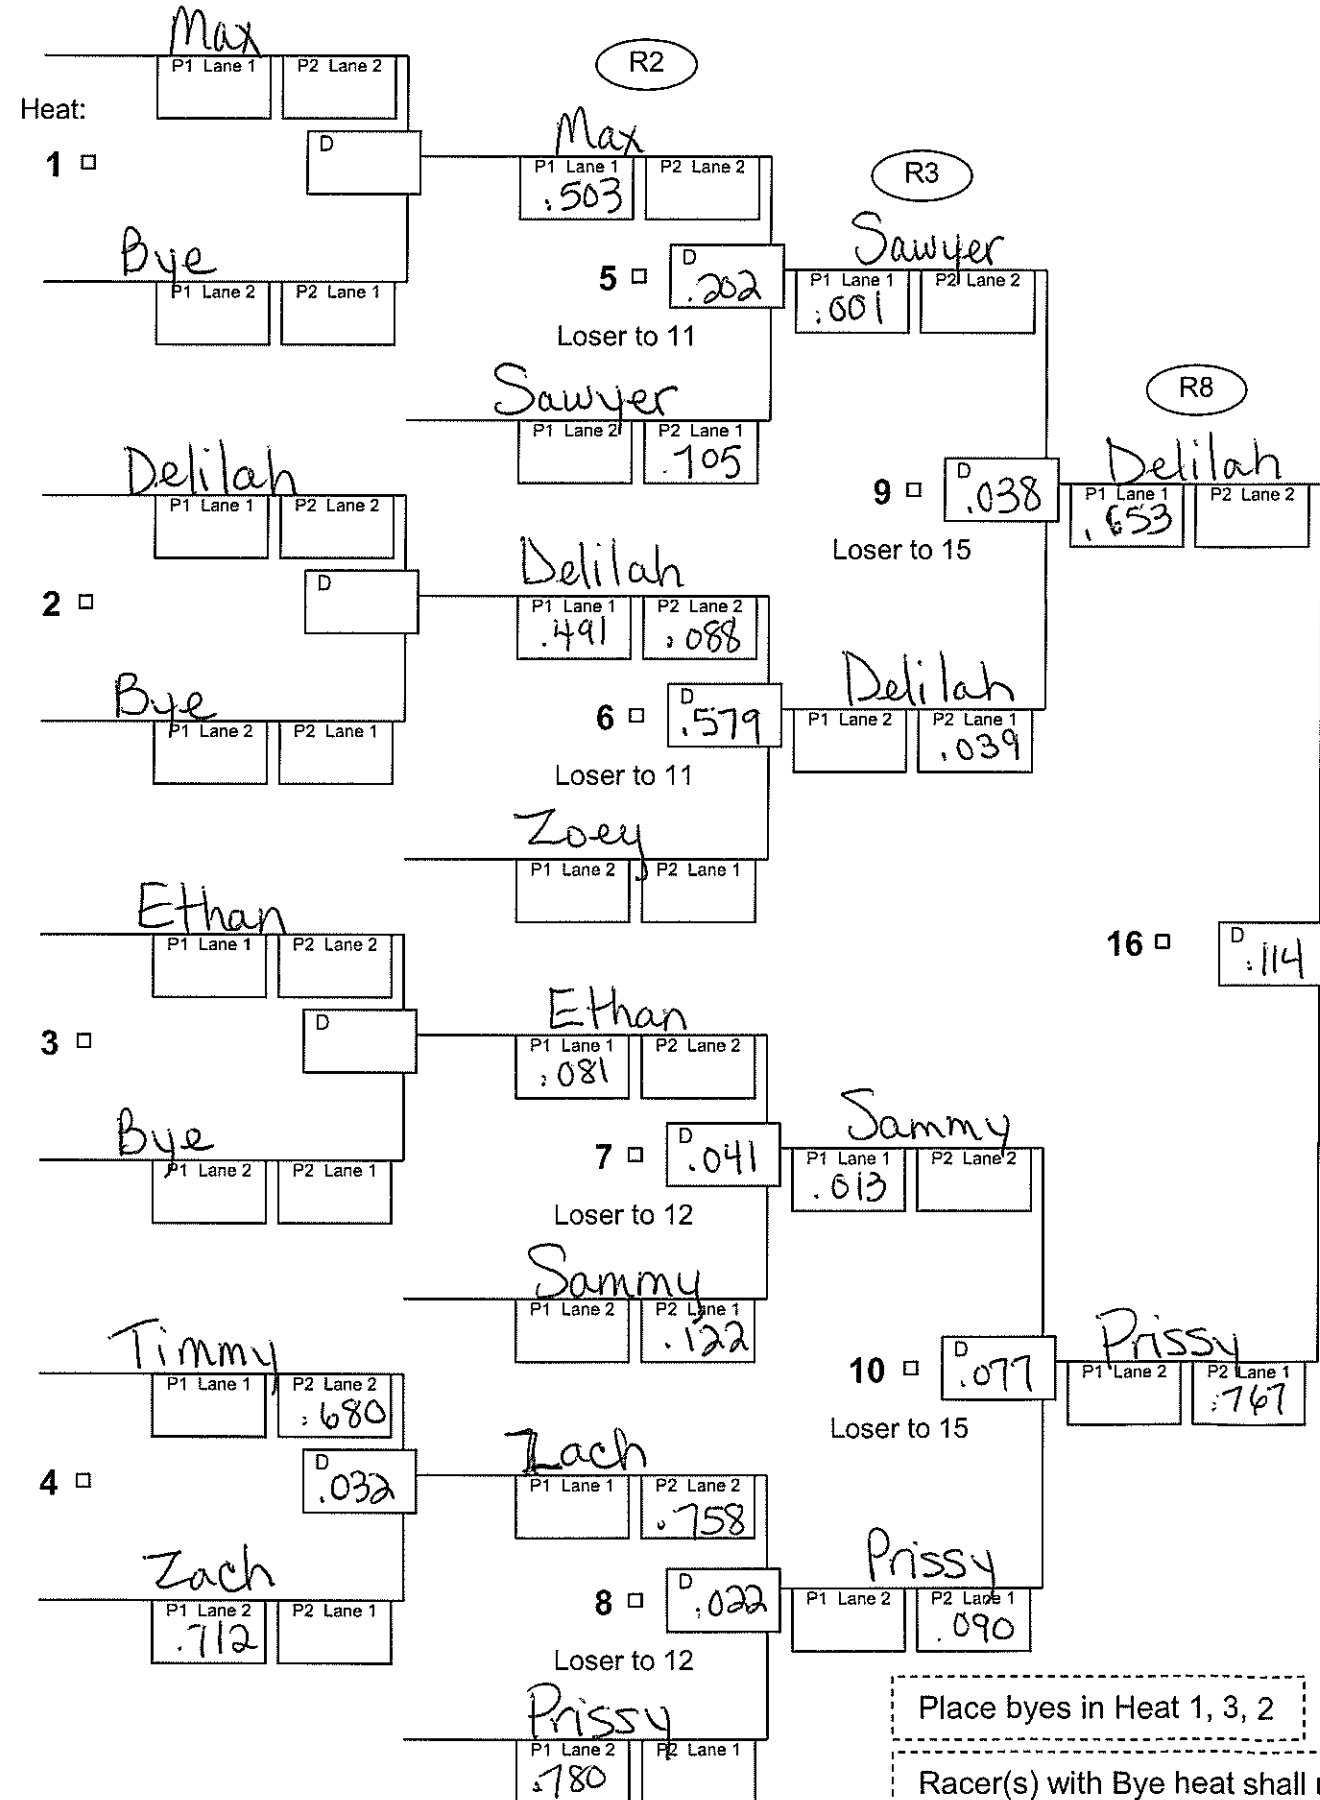

AASBD 12 Racer Single Elimination Heat Chart - Enhanced

Division: Stock Date: 8/27/2022

Race City: _____

Heat chart for 9 through 12 racers.
Single elimination, wheel and lane swap.

D = Differential between P1 and P2 times
L = Loser
P1 = Phase 1 time
P2 = Phase 2 time
R1 = Round 1, round 2, etc.
W = Winner

Places	
1st (W16)	<u>Prissy</u>
2nd (L16)	<u>Delilah</u>
3rd (W15)	<u>Sammy</u>
4th (L15)	<u>Sawyer</u>
5th (W14)	<u>Max</u>
6th (L14)	<u>Ethan</u>
7th (W13)	<u>Zach</u>
8th (L13)	<u>Zoey</u>

AASBD 12 Racer Single Elimination Heat Chart - Enhanced

Round: **R1**

Division: Stock Date: 8/27/2022
 Race City: Camano

Heat chart for 9 through 12 racers.
 Single elimination, wheel and lane swap.

D = Differential between P1 and P2 times
 L = Loser
 P1 = Phase 1 time
 P2 = Phase 2 time
 R1 = Round 1, round 2, etc.
 W = Winner