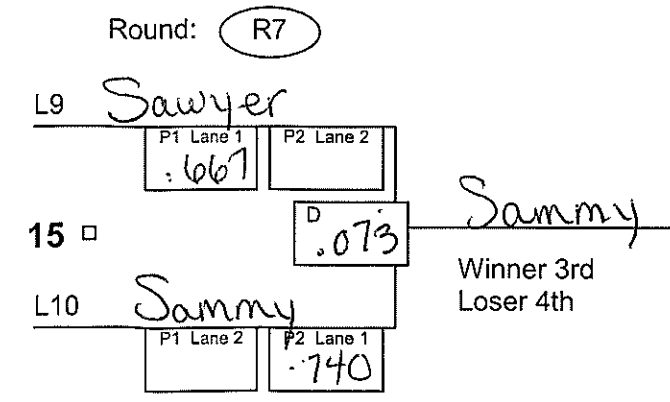

AASBD 12 Racer Single Elimination Heat Chart - Enhanced

Division: Stock Date: 8/27/2022

Race City: _____

Heat chart for 9 through 12 racers.
Single elimination, wheel and lane swap.

D = Differential between P1 and P2 times
L = Loser
P1 = Phase 1 time
P2 = Phase 2 time
R1 = Round 1, round 2, etc.
W = Winner

Places	
1st (W16)	<u>Prissy</u>
2nd (L16)	<u>Delilah</u>
3rd (W15)	<u>Sammy</u>
4th (L15)	<u>Sawyer</u>
5th (W14)	<u>Max</u>
6th (L14)	<u>Ethan</u>
7th (W13)	<u>Zach</u>
8th (L13)	<u>Zoey</u>

AASBD 12 Racer Single Elimination Heat Chart - Enhanced

Round: **R1**

Division: Stock Date: 8/27/2022
 Race City: Camano

Heat chart for 9 through 12 racers.
 Single elimination, wheel and lane swap.

D = Differential between P1 and P2 times
 L = Loser
 P1 = Phase 1 time
 P2 = Phase 2 time
 R1 = Round 1, round 2, etc.
 W = Winner