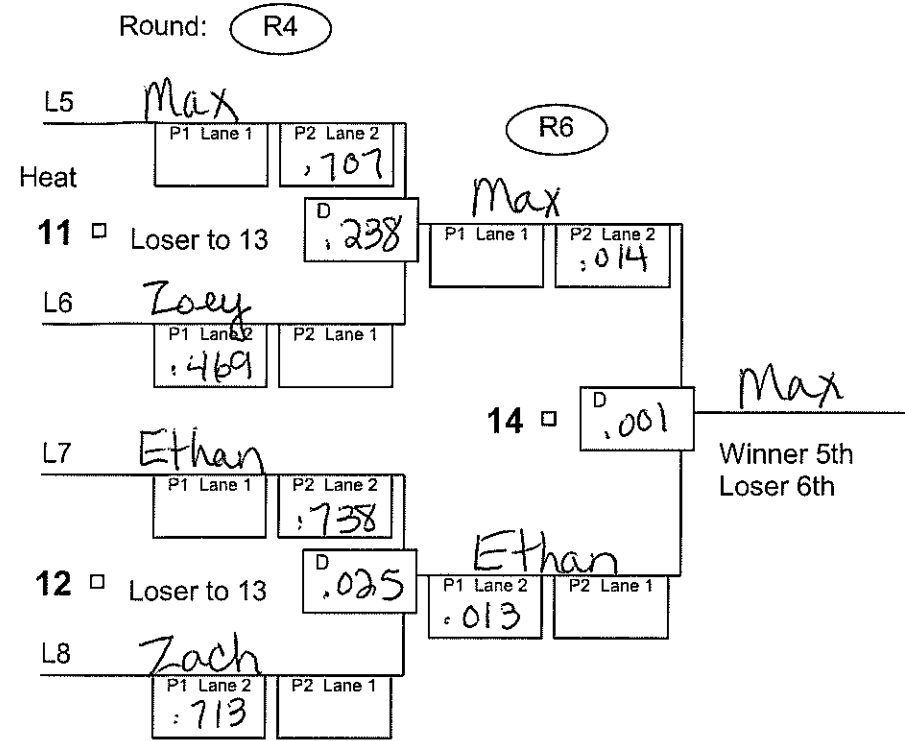

AASBD 12 Racer Single Elimination Heat Chart - Enhanced

Division: Stock Date: 8/27/2022

Race City: _____

Heat chart for 9 through 12 racers.
Single elimination, wheel and lane swap.

D = Differential between P1 and P2 times
L = Loser
P1 = Phase 1 time
P2 = Phase 2 time
R1 = Round 1, round 2, etc.
W = Winner

Places	
1st (W16)	<u>Prissy</u>
2nd (L16)	<u>Delilah</u>
3rd (W15)	<u>Sammy</u>
4th (L15)	<u>Sawyer</u>
5th (W14)	<u>Max</u>
6th (L14)	<u>Ethan</u>
7th (W13)	<u>Zach</u>
8th (L13)	<u>Zoey</u>

AASBD 12 Racer Single Elimination Heat Chart - Enhanced

Round: **R1**

Division: Stock Date: 8/27/2022
 Race City: Camano

Heat chart for 9 through 12 racers.
 Single elimination, wheel and lane swap.

D = Differential between P1 and P2 times
 L = Loser
 P1 = Phase 1 time
 P2 = Phase 2 time
 R1 = Round 1, round 2, etc.
 W = Winner