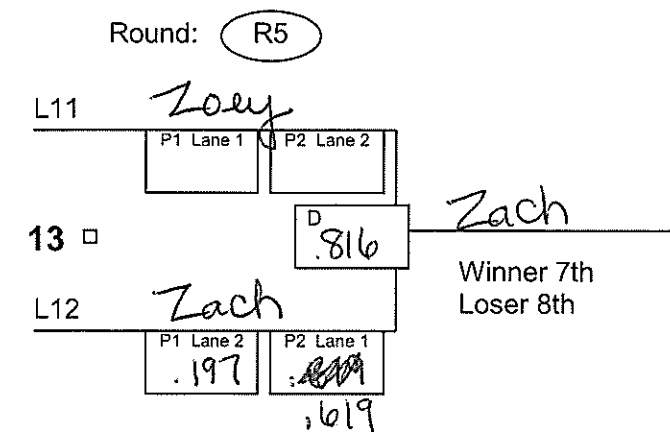

AASBD 12 Racer Single Elimination Heat Chart - Enhanced

Division: Stock Date: 8/27/2022

Race City: _____

Heat chart for 9 through 12 racers.
Single elimination, wheel and lane swap.

D = Differential between P1 and P2 times
L = Loser
P1 = Phase 1 time
P2 = Phase 2 time
R1 = Round 1, round 2, etc.
W = Winner

Places	
1st (W16)	<u>Prissy</u>
2nd (L16)	<u>Delilah</u>
3rd (W15)	<u>Sammy</u>
4th (L15)	<u>Sawyer</u>
5th (W14)	<u>Max</u>
6th (L14)	<u>Ethan</u>
7th (W13)	<u>Zach</u>
8th (L13)	<u>Zoey</u>

AASBD 12 Racer Single Elimination Heat Chart - Enhanced

Round: **R1**

Division: Stock Date: 8/27/2022
 Race City: Camano

Heat chart for 9 through 12 racers.
 Single elimination, wheel and lane swap.

D = Differential between P1 and P2 times
 L = Loser
 P1 = Phase 1 time
 P2 = Phase 2 time
 R1 = Round 1, round 2, etc.
 W = Winner