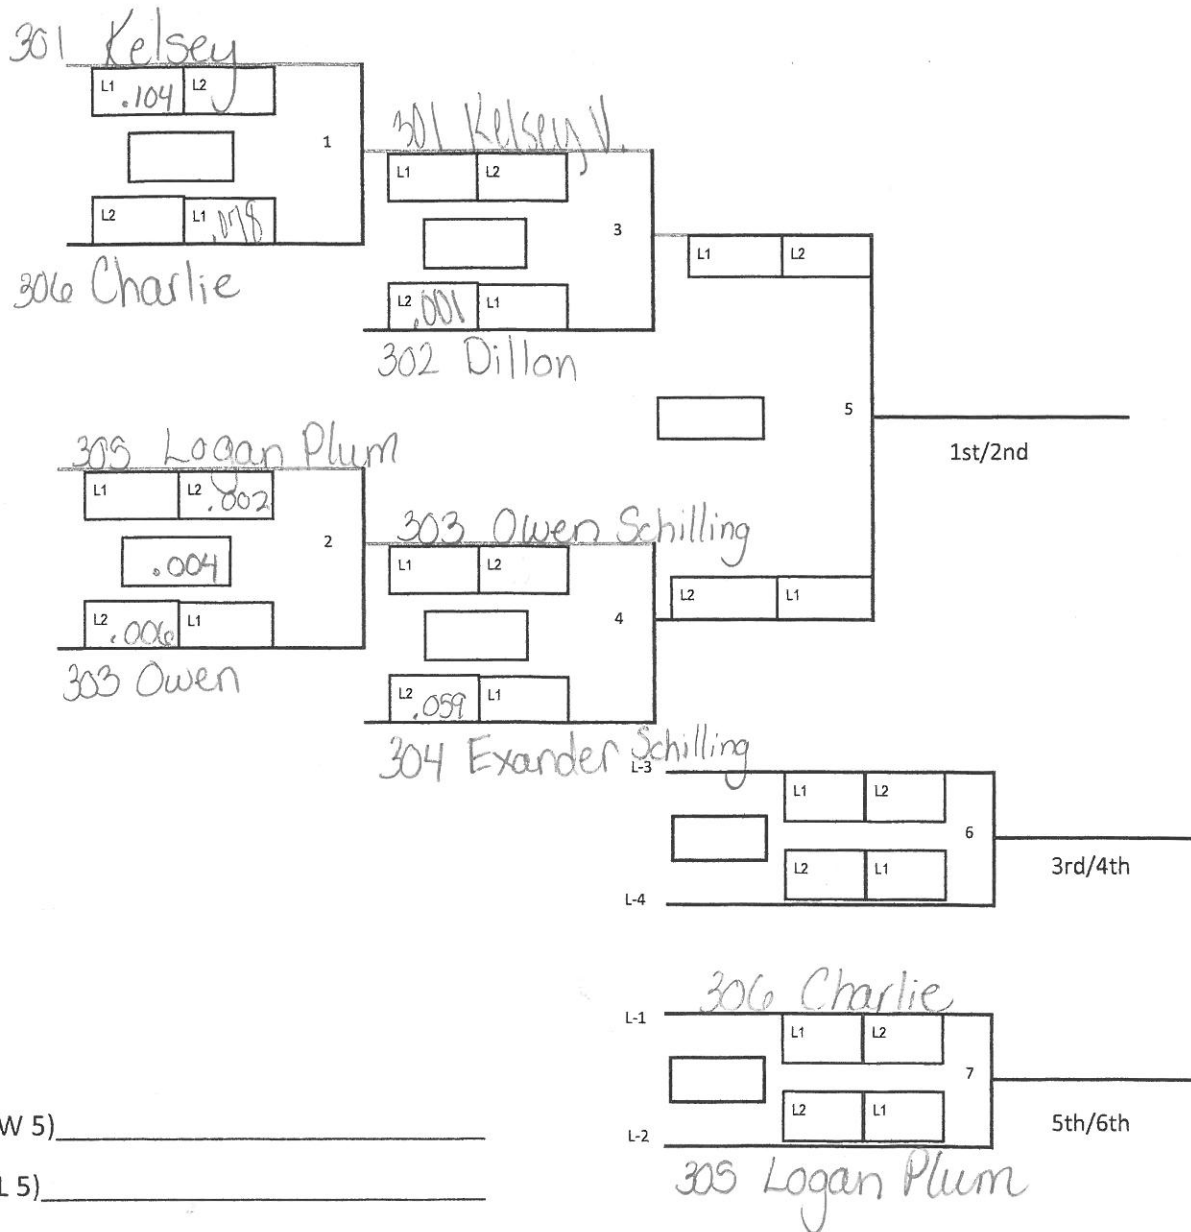

Sunday

6-CAR SINGLE ELIMINATION PM

City KCMO Div. M Date 8-19-18

6

- 1 (W 5) _____
- 2 (L 5) _____
- 3 (W 6) _____
- 4 (L 6) _____
- 5 (W 7) _____
- 6 (L 7) _____

Place byes at 1, 2

* Cancelled due to weather